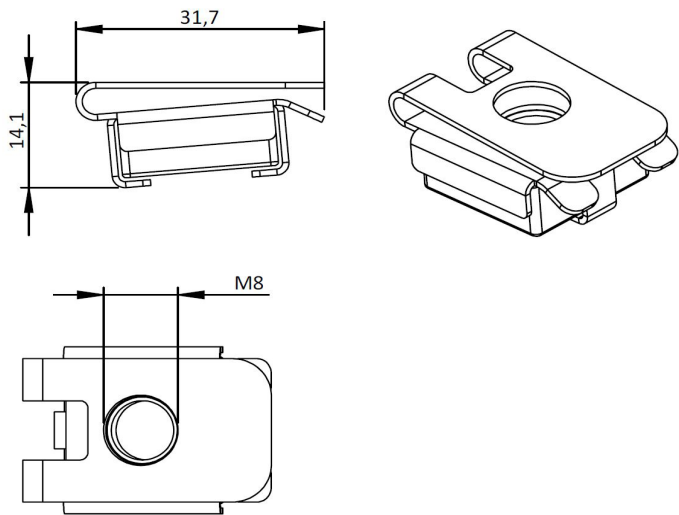

MAFI 9839

Speed Clip

Solar

Trapezoidal sheet
metal roof

Tile roof

About the Product

The Speed Clip is a special M8 nut designed to be snapped onto various MAFI roof brackets to ensure an easy installation with one tool only.

Flexibility

The Speed Clip can easily be slid on the bracket and it is designed to align with the hole pattern on MAFI roof brackets.

How to Order

To order, please contact MAFI quoting article number:

MAFI 9839

Please visit <https://www.mafigroup.com/how-to-order/> for regional contact information.

Measurements in millimeters

Info

Maximum torque: 24 Nm

Tool: We recommend using 9843 HEX Locker 8 mm

Parts list

Part	Material	Quantity	Weight (g)
Clamp	S220GD	1	9
Nut	8.8 HDG	1	23
			Total: 32