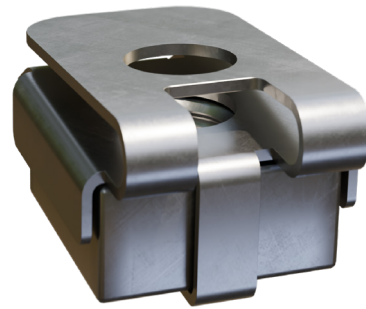

MAFI 9839

Speed Clip

Solar

Trapezoidal sheet
metal roof

Tile roof

About the Product

The Speed Clip is a special M8 nut designed to be snapped onto various MAFI roof brackets to ensure an easy installation with one tool only.

Flexibility

The Speed Clip can easily be slid on the bracket and it is designed to align with the hole pattern on MAFI roof brackets.

How to Order

To order, please contact MAFI quoting article number:

MAFI 9839

Please visit <https://www.mafigroup.com/how-to-order/> for regional contact information.

Measurements in millimeters

Info

Maximum torque: 24 Nm

Tool: We recommend using 9843 HEX Locker 8 mm

Parts list

Part	Material	Quantity	Weight (g)
Clamp	S220GD	1	9
Nut	8.8 HDG	1	23
			Total: 32