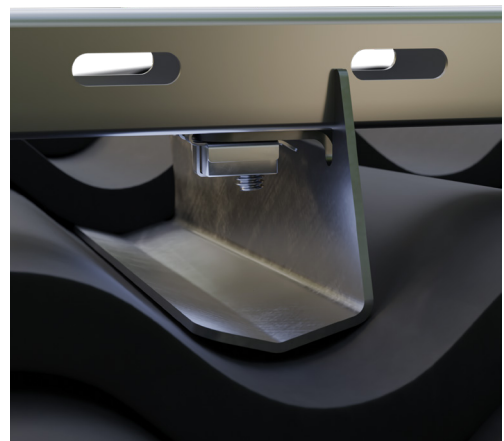

How to Order

To order, please contact MAFI quoting article number:

MAFI 9839

Please visit <https://www.mafigroup.com/how-to-order/> for regional contact information.