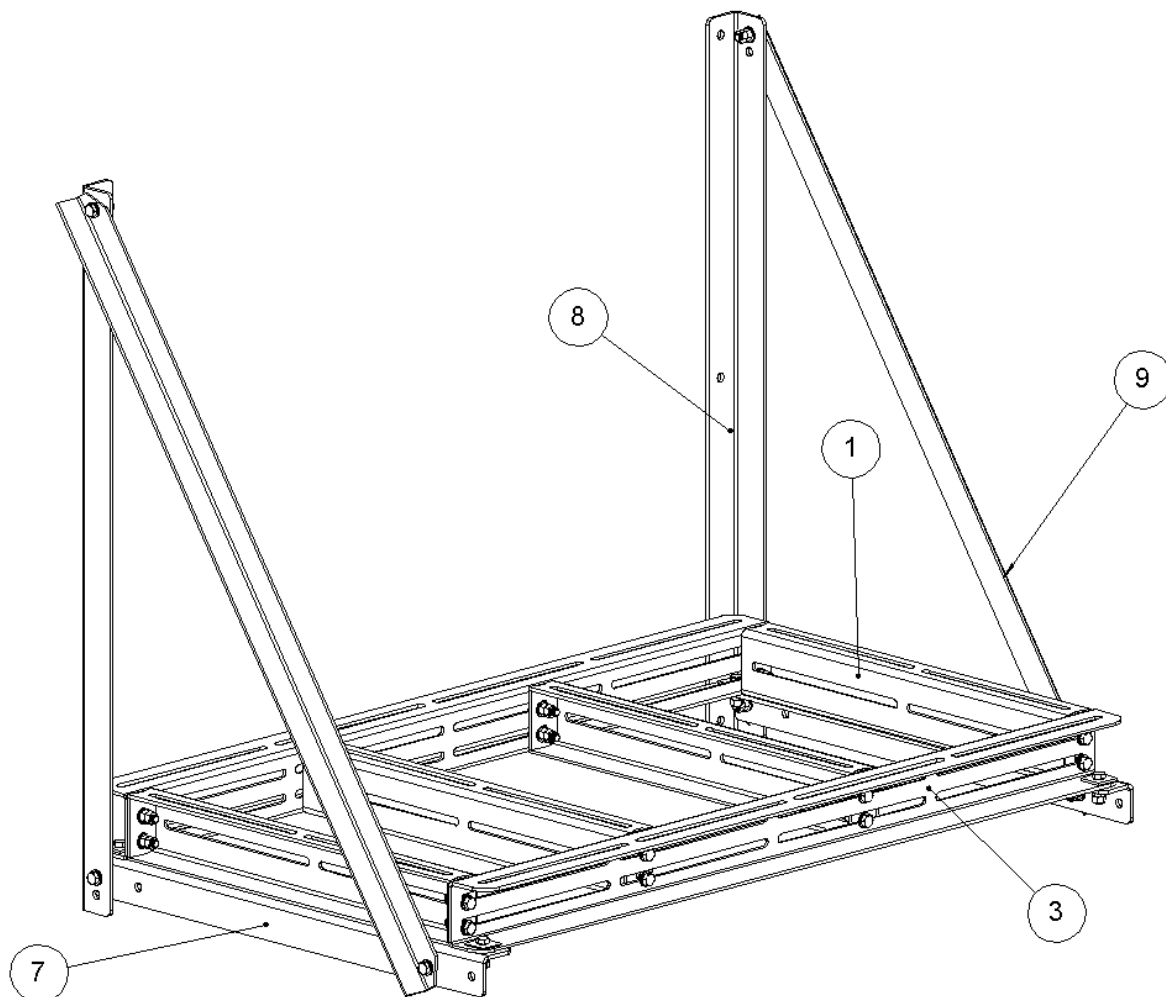

Mounting Description MAFI 8057

Package content

ITEM NO.	QTY.	Description
1	4	Small cross beam
3	2	Small longitudinal platform beam
4	52	Nut M12 8.8 FZV ISO
5	44	Washer M12 13x24 FZV
6	16	Bolt M6S M12x45H 8.8 FZV
7	2	L-profile Platform wall 65*65*7
8	2	L-profile platform Wall
9	2	L-profile Platform Wall 50*50*5
10	8	Square washer M12 Ø14 40x40x4 FZV
11	10	Bolt M6S M12x40H 8.8 FZV

Mounting Description MAFI 8057

Mounting procedure