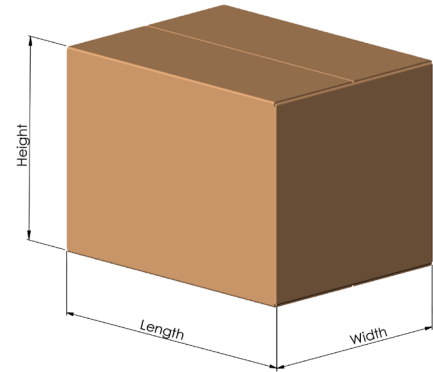

Product	Length mm (in)	Width mm (in)	Height mm (in)	Weight kg (lb)
1234	300 (11.8)	300 (11.8)	30 (1.2)	2.4 (5.3)
1236	200 (7.9)	50 (2)	50 (2)	0.5 (1.1)
1237	460 (18.1)	110 (4.3)	40 (1.6)	1.5 (3.3)
1241	200 (7.9)	180 (7.1)	140 (5.5)	2.9 (6)
1242	570 (22.4)	125 (4.9)	25 (1)	1.6 (3.5)
2230	1100 (43.3)	160 (6.3)	100 (3.9)	13.8 (30.4)
2231	2100 (82.7)	160 (6.3)	100 (3.9)	20.3 (44.8)
2232	3100 (122)	160 (6.3)	100 (3.9)	26.8 (59.1)
2233	1100 (43.3)	160 (6.3)	100 (3.9)	14.8 (32.6)
2234	2100 (82.7)	160 (6.3)	100 (3.9)	21.3 (47)
2235	3100 (122)	160 (6.3)	100 (3.9)	27.8 (61.3)
2414	385 (15.2)	295 (11.6)	200 (7.9)	17 (37.5)
3022	1040 (40.9)	170 (6.7)	95 (3.7)	21 (46.3)
3058	420 (16.5)	100 (3.9)	110 (4.3)	2.6 (5.7)
3115	250 (9.8)	150 (5.9)	100 (3.9)	4 (8.8)
3116	178 (7)	175 (6.9)	82 (3.2)	3.2 (7.1)
3117	280 (11)	180 (7.1)	120 (4.7)	6.2 (13.7)
3263	640 (25.2)	115 (4.5)	65 (2.6)	7.3 (16.1)
3265	640 (25.2)	150 (5.9)	70 (2.8)	7.5 (16.5)
3268	1050 (41.3)	170 (6.7)	65 (2.6)	12.1 (26.7)
3270	2000 (78.7)	160 (6.3)	160 (6.3)	40 (88.2)
3272	1050 (41.3)	170 (6.7)	65 (2.6)	19.4 (42.8)
3273	460 (18.1)	115 (4.5)	60 (2.4)	6.2 (13.7)
3274	410 (16.1)	110 (4.3)	50 (2)	5.8 (12.8)
3510	210 (8.3)	160 (6.3)	120 (4.7)	6 (13.2)
3541	385 (15.2)	300 (11.8)	90 (3.5)	4.9 (10.8)
3544	590 (23.2)	450 (17.7)	150 (5.9)	13.8 (30.4)
3610	440 (17.3)	280 (11)	80 (3.1)	12.1 (26.7)
3611	500 (19.7)	280 (11)	80 (3.1)	12.9 (28.4)
3612	500 (19.7)	280 (11)	80 (3.1)	11.2 (24.7)
3613	500 (19.7)	400 (15.7)	100 (3.9)	16.5 (36.4)
3614	440 (17.3)	400 (15.7)	100 (3.9)	17.5 (38.6)
3615	440 (17.3)	400 (15.7)	100 (3.9)	16.1 (35.5)
4019-2	360 (14.2)	230 (9.1)	90 (3.5)	5.8 (12.8)
4019-3	430 (16.9)	360 (14.2)	60 (2.4)	10.6 (23.4)
4019-4	810 (31.9)	260 (10.2)	60 (2.4)	11.5 (25.4)
4020	230 (9.1)	210 (8.3)	85 (3.3)	4.3 (9.5)
4036	405 (15.9)	105 (4.1)	100 (3.9)	5.7 (12.6)
4037	395 (15.6)	105 (4.1)	60 (2.4)	1.9 (4.2)