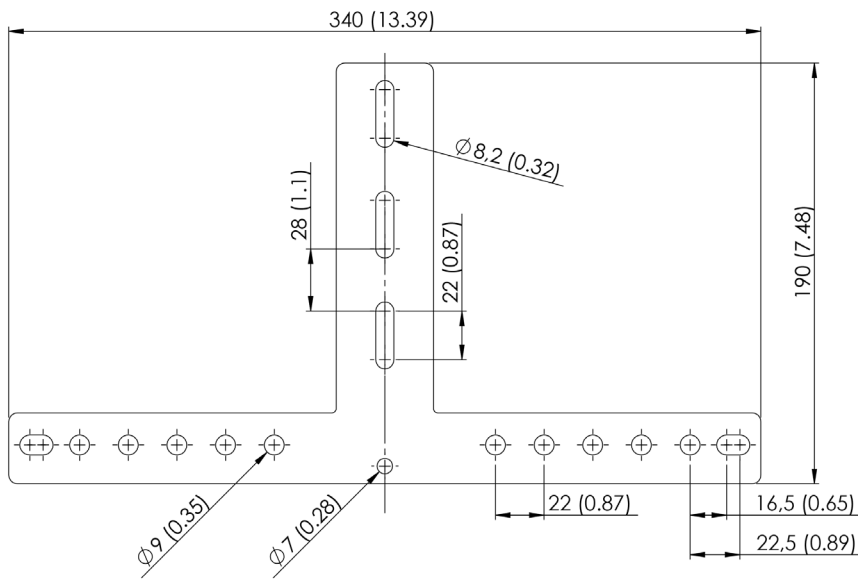

### Flexibility

The groundbar can easily be fitted to round members from  $\varnothing$  42–76.1 mm (1.7–3 in) or angle members up to 50 × 50 mm (2 × 2 in). It can also be readily attached to cable ladder, cable tray and C-channel members.

Measurements in mm (in)

**Parent member**

**Parts list**

Part	Material	Quantity
Plate	A2	1
U-bolt	A4	1
Bolt M8/M6	A2	12
Nut M8	A2	10
Washer M8/M6	A2	34

7000