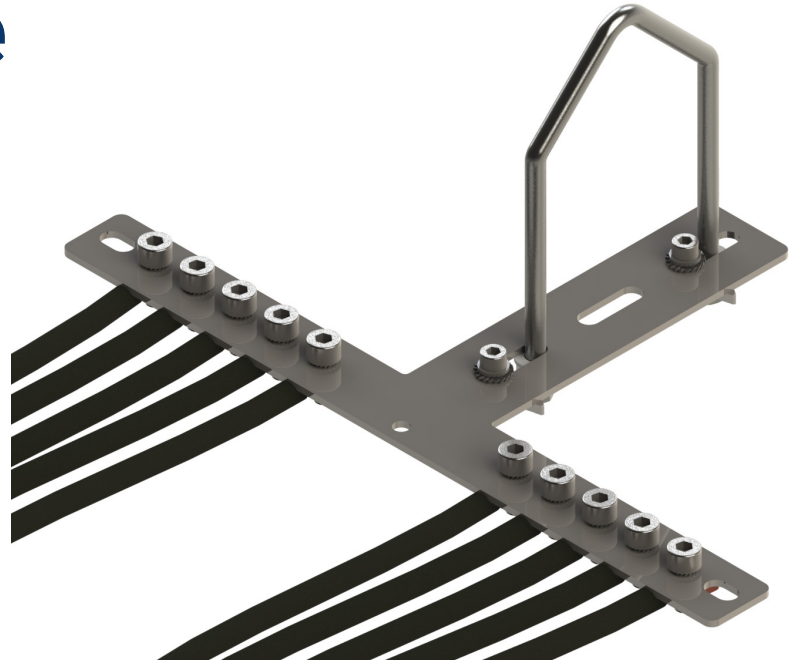

## Stainless Steel 10-hole Groundbar

Designed to be used as a groundbar for towers and feeder runs.

### Flexibility

The groundbar can easily be fitted to round members from  $\varnothing$  42–76.1 mm (1.7–3 in) or angle members up to 50 × 50 mm (2 × 2 in). It can also be readily attached to cable ladder, cable tray and C-channel members.