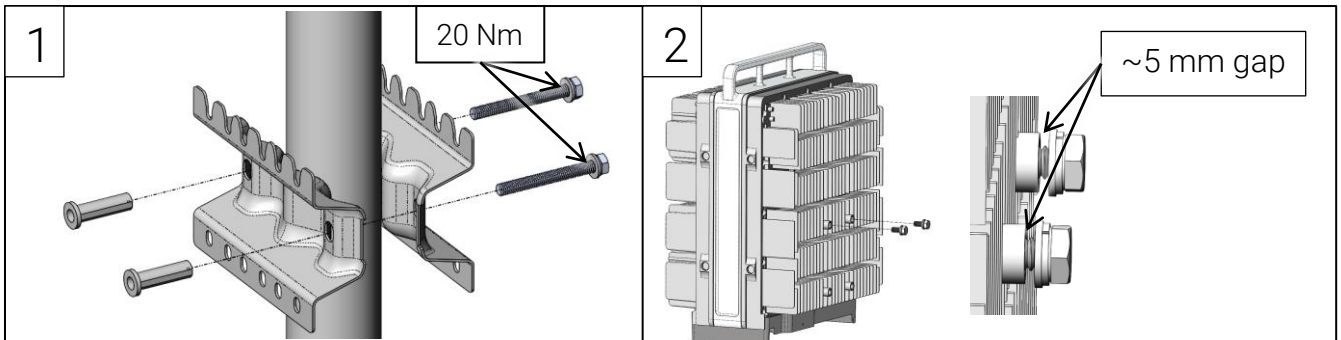

## Package content SXX 109 1973/2 (MAFI 6030)

ITEM NO.	QTY.	Description
1	2	Dual ERS bracket
2	2	Bushing nut M10x50
3	8	M8x20 with captive washers
4	2	M10x95 with captive washers

## Mounting procedure, pole mount

Ensure that the brackets are parallel!