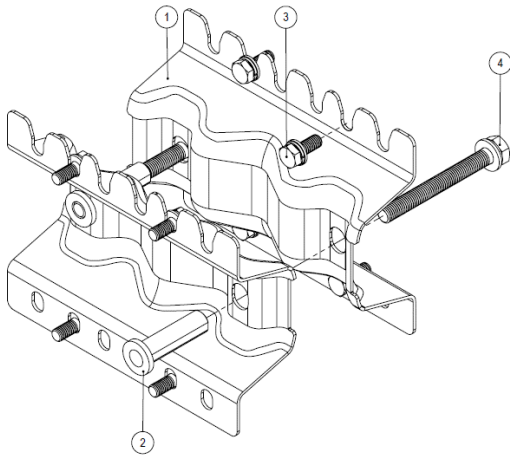

## Package content SXX 109 1973/2 (MAFI 6030)

ITEM NO.	QTY.	Description
1	2	Dual ERS bracket
2	2	Bushing nut M10x50
3	8	M8x20 with captive washers
4	2	M10x95 with captive washers

## Mounting procedure, pole mount

Ensure that the brackets are parallel!