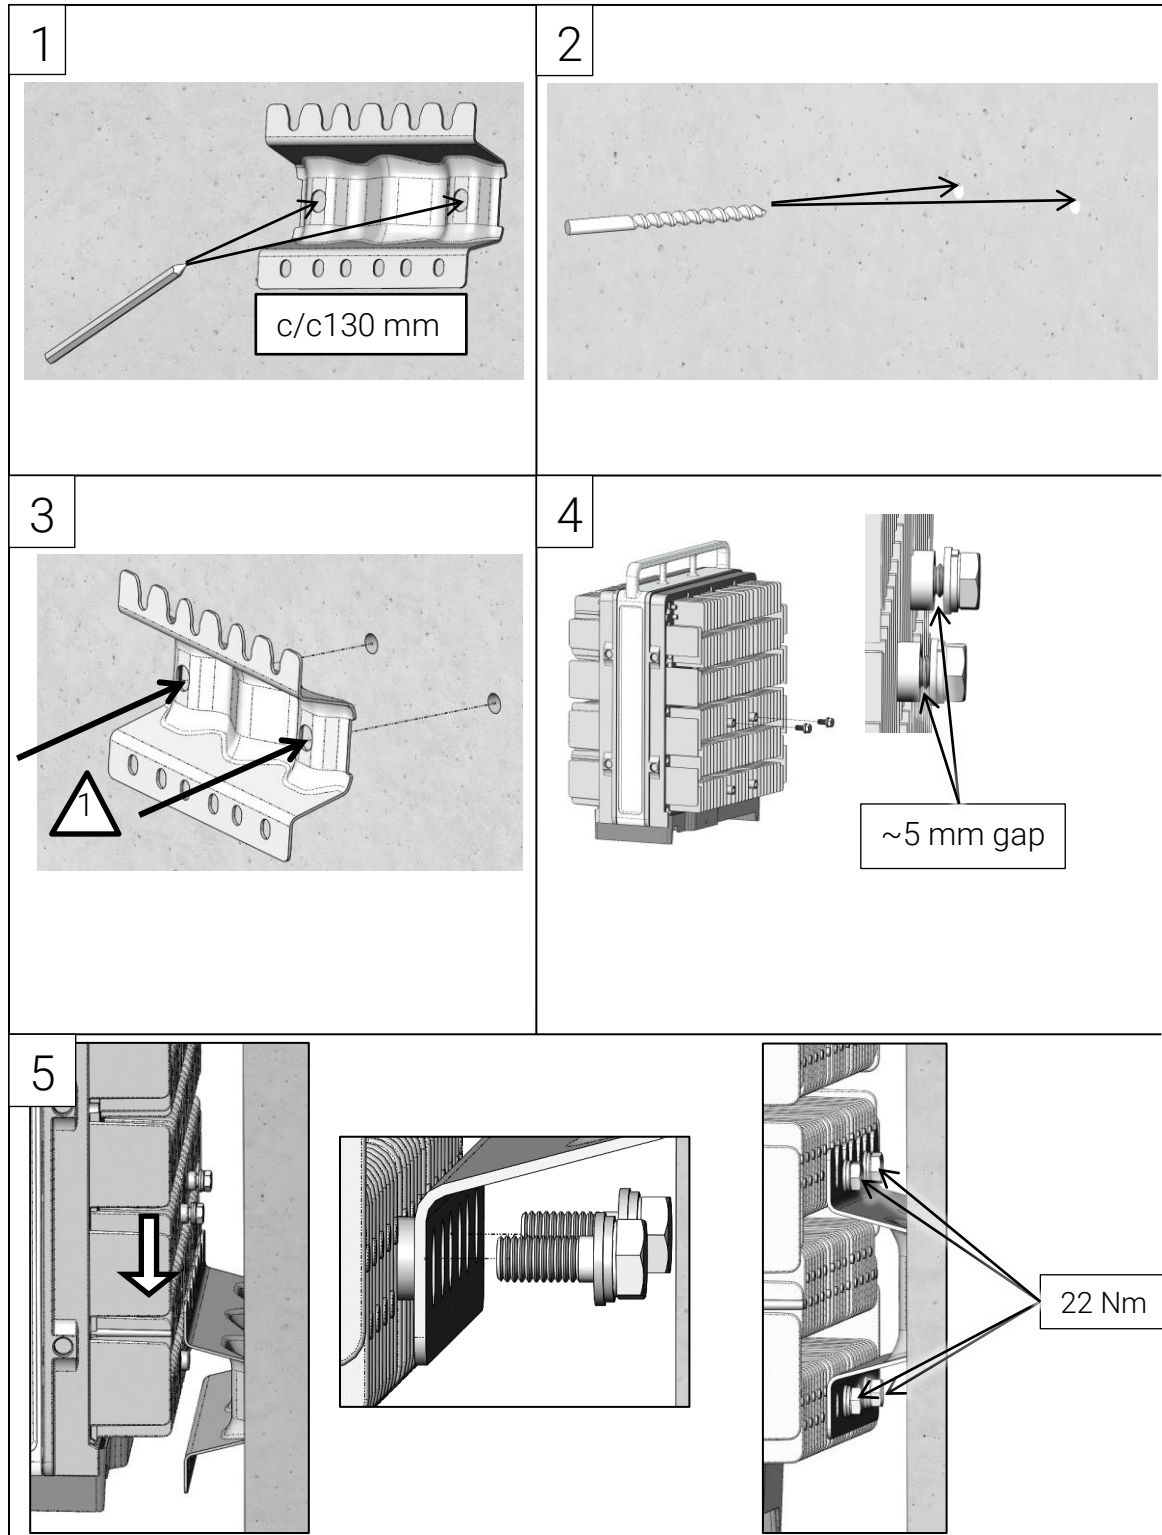

Mounting procedure, wall mount

1 Follow local building regulations and instructions and ensure use of approved fasteners. MAFI AB, the product manufacturer, does not warrant other than the product during mounting onto wall or other similar assemblies.