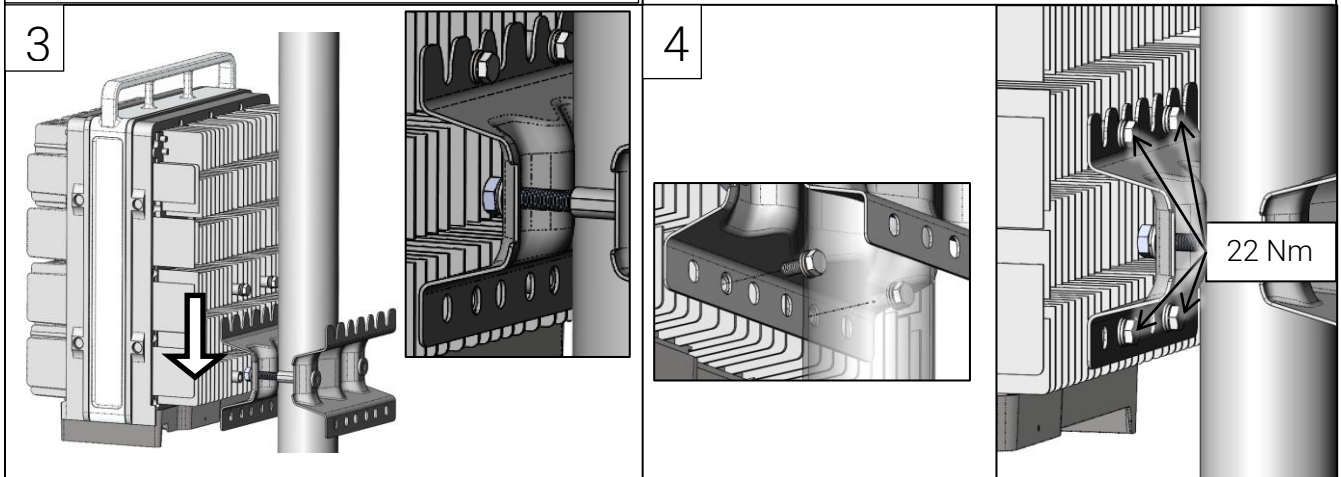

## Package content SXX 109 1973/2 (MAFI 6030)

ITEM NO.	QTY.	Description
1	2	Dual ERS bracket
2	2	Bushing nut M10x50
3	8	M8x20 with captive washers
4	2	M10x95 with captive washers

## Mounting procedure, pole mount

Ensure that the brackets are parallel!