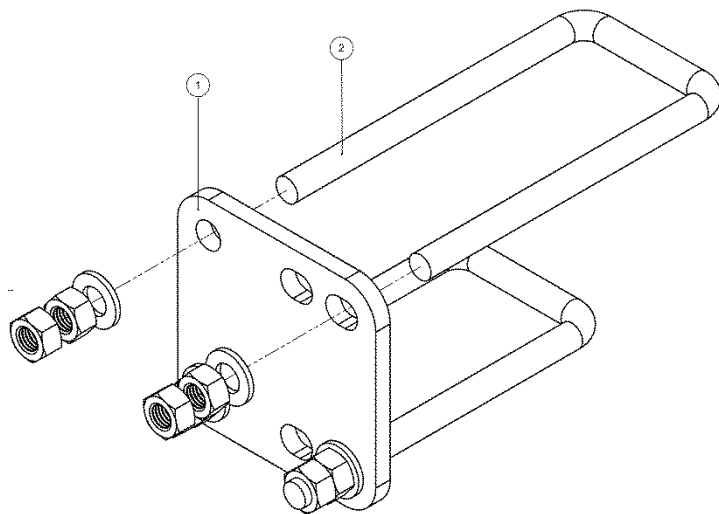

# Mounting Description 5312

## Package content

ITEM NO.	QTY.	Description
1	2	Back plate
2	4	U-bolt kit with nuts and washers

## Mounting procedure