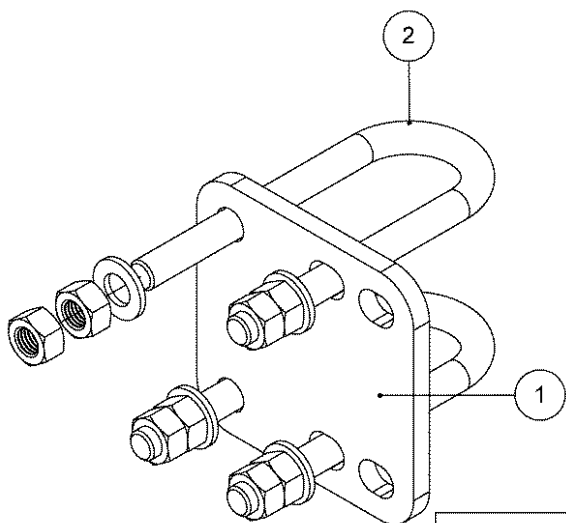

Mounting Description 5310

Package content

ITEM NO.	QTY.	Description
1	2	Back plate
2	4	U-bolt M12 C-C49mm; with nuts and washers

Mounting procedure