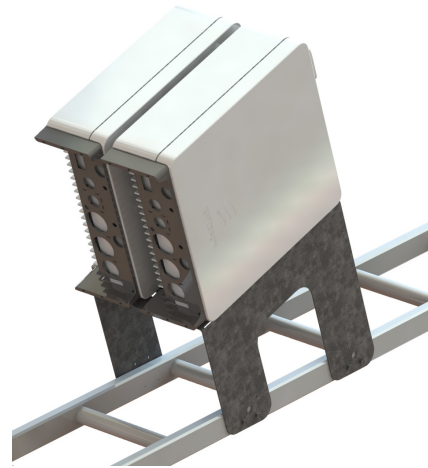

# MAFI 5110 MSS

## Radio Support

Mounted with option 5111

Designed for attaching radios or other equipment to existing or new cable trays.

### Flexibility

The support is delivered as a flat pack and can easily be mounted on cable trays of width 200–500 mm (7.9–19.7 in). Self-tapping screws and fasteners are included.

Option **5111** allows mounting directly on surfaces such as roof tops or other solid platforms.