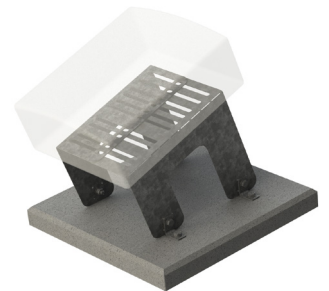

## Radio Support

Mounted with option 5111

Designed for attaching radios or other equipment to existing or new cable trays.

### Flexibility

The support is delivered as a flat pack and can easily be mounted on cable trays of width 200–500 mm (7.9–19.7 in). Self-tapping screws and fasteners are included.

Option **5111** allows mounting directly on surfaces such as roof tops or other solid platforms.