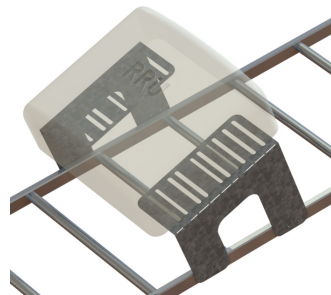

## Radio Support

Mounted with option 5111

Designed for attaching radios or other equipment to existing or new cable trays.

### Flexibility

The support is delivered as a flat pack and can easily be mounted on cable trays of width 200–500 mm (7.9–19.7 in). Self-tapping screws and fasteners are included.

Option **5111** allows mounting directly on surfaces such as roof tops or other solid platforms.