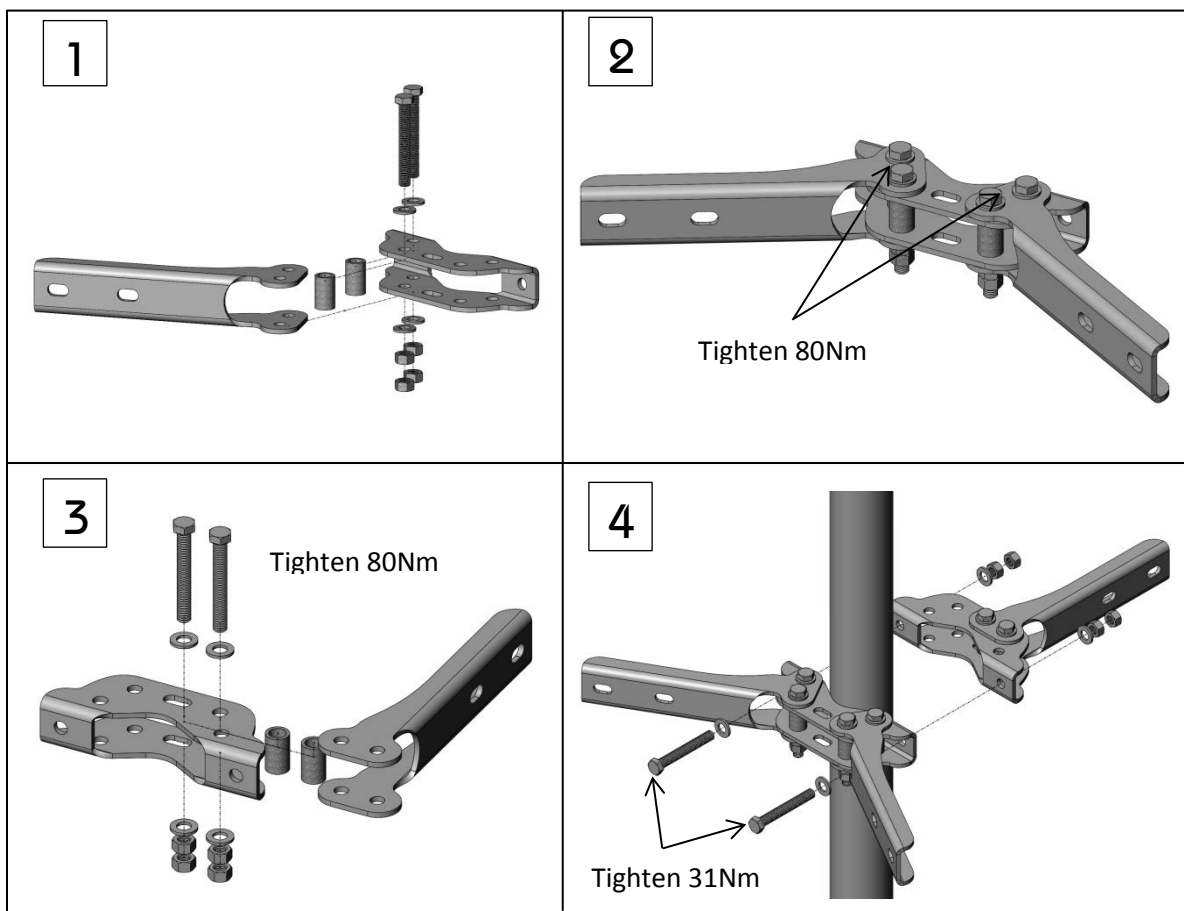

Mounting Description 4418

Package content

ITEM NO.	QTY.	Description
1	4	Clamp
2	6	Offset arm
3	12	Spacer bushing
4	16	Screw M12x90H
5	32	Washer 13x24x2,5
6	32	Nut M12
7	4	Bolt M12X110
8	6	U-bolt M12 C-C 92mm, Nuts and washers

Mounting procedure

Mounting Description 4418