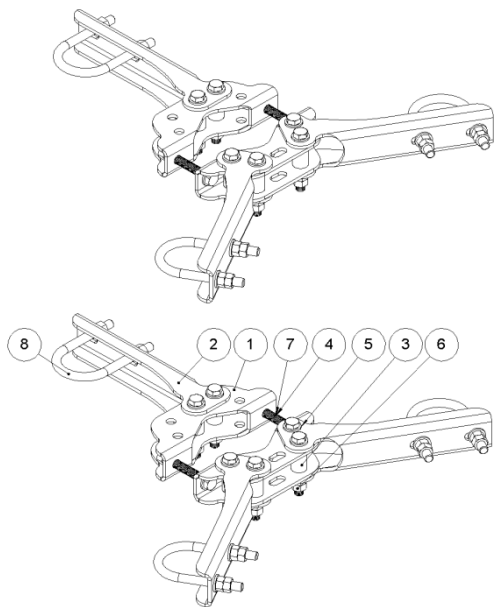

Mounting Description 4418

Package content

ITEM NO.	QTY.	Description
1	4	Clamp
2	6	Offset arm
3	12	Spacer bushing
4	16	Screw M12x90H
5	32	Washer 13x24x2,5
6	32	Nut M12
7	4	Bolt M12X110
8	6	U-bolt M12 C-C 92mm, Nuts and washers

Mounting procedure

Mounting Description 4418