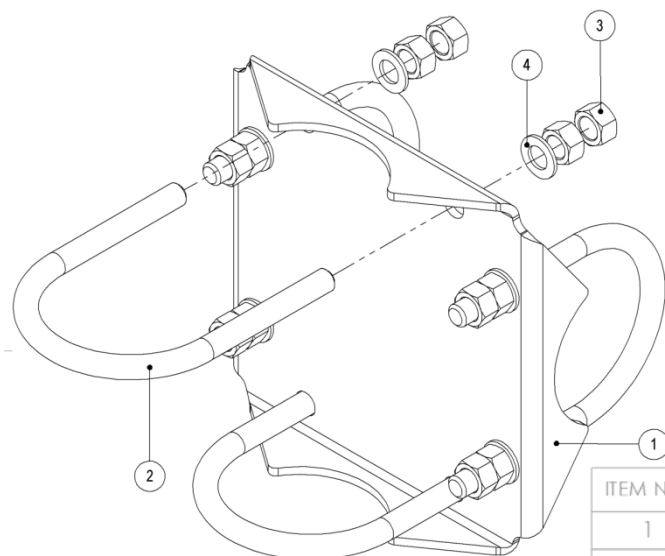

Mounting Description 43249

Package content

ITEM NO.	QTY.	Description
1	1	Combi clamp C-C134/134mm FZV
2	4	U-bolt M16x60 C-C134mm
3	16	Nut M16
4	8	Washer 17x30x2,5mm

Mounting procedure

The tightening torques recommended in this mounting description presupposes bolts, threaded rods and nuts in delivery state. Nuts are to be lubricated before assembly.