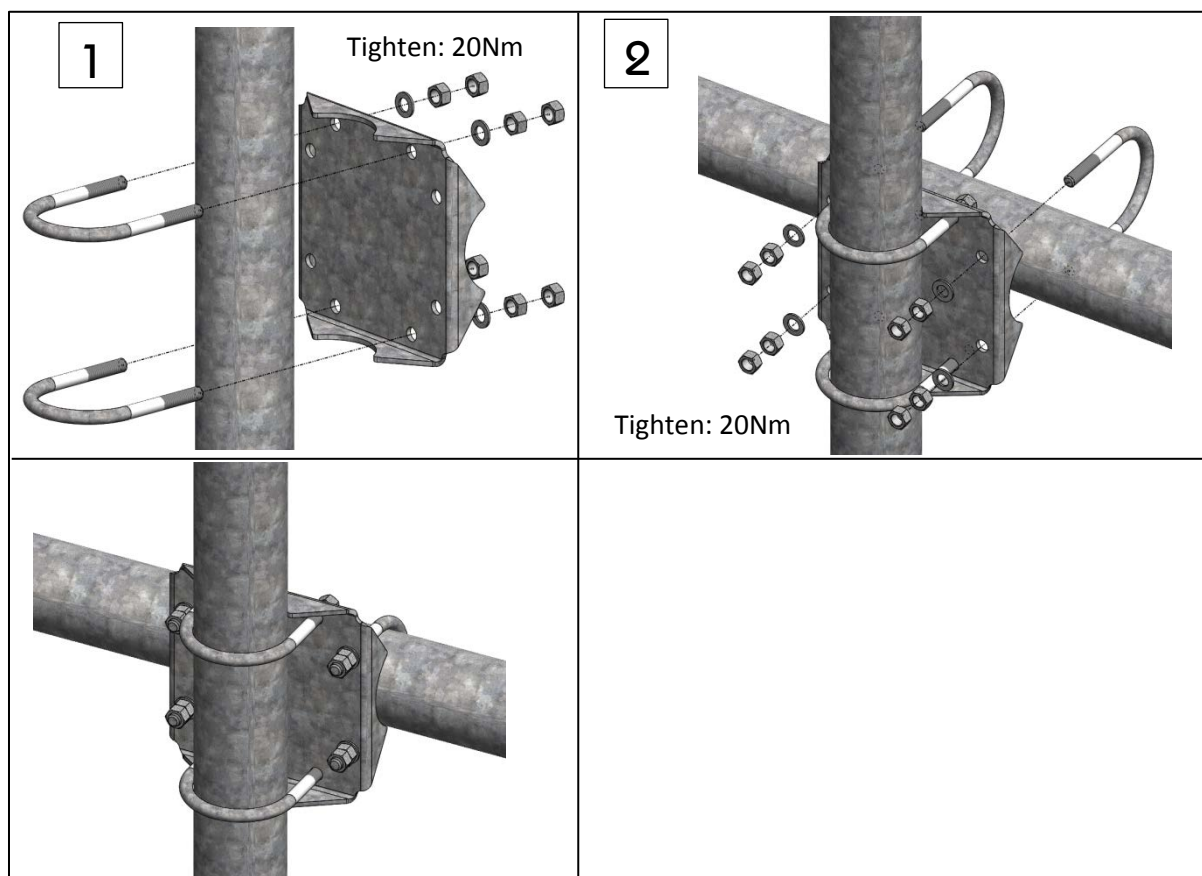

Mounting Description 43249

Package content

ITEM NO.	QTY.	Description
1	1	Combi clamp C-C134/134mm FZV
2	4	U-bolt M16x60 C-C134mm
3	16	Nut M16
4	8	Washer 17x30x2,5mm

Mounting procedure

The tightening torques recommended in this mounting description presupposes bolts, threaded rods and nuts in delivery state. Nuts are to be lubricated before assembly.