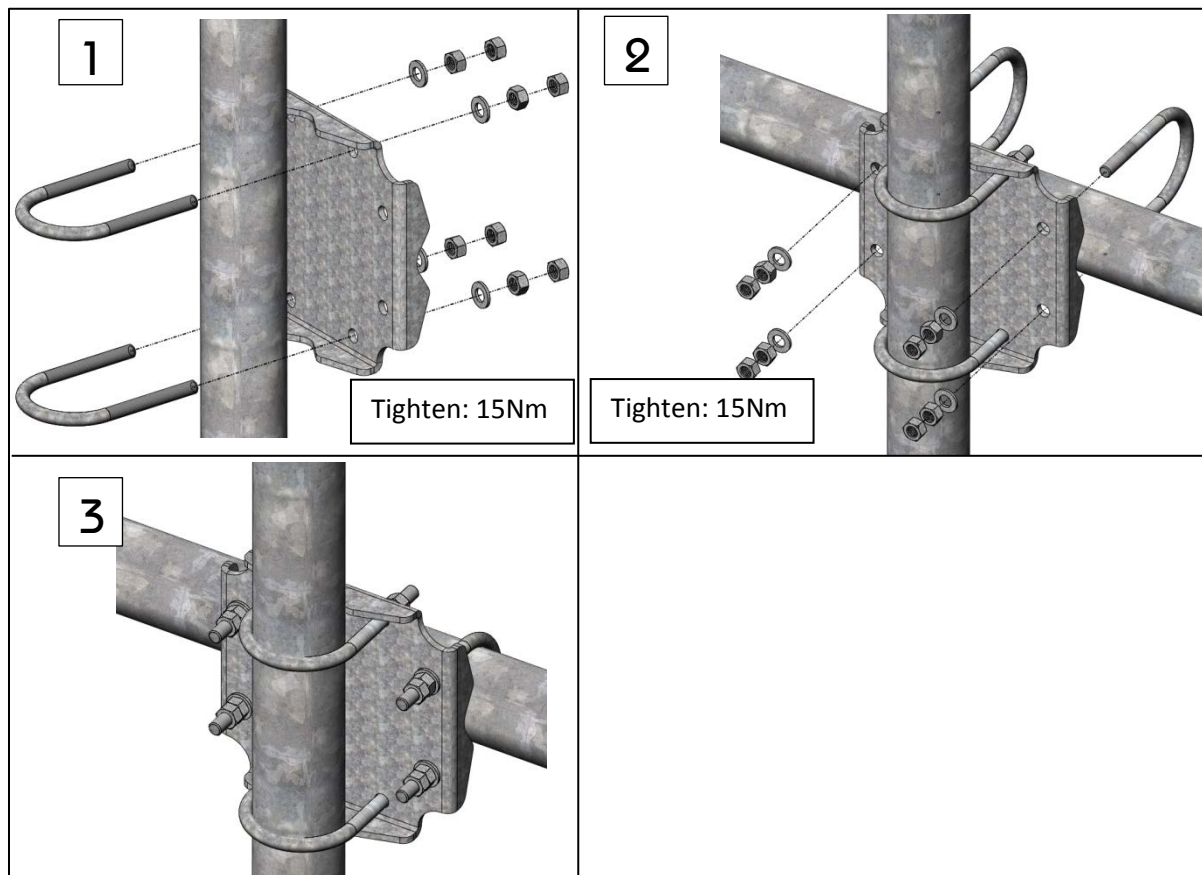

Mounting Description 43247

Package content

ITEM NO.	QTY.	Description
1	1	Combiclamp 76-76mm
2	4	U-bolt M12 C-C 92mm, Nuts and washers

Mounting procedure

The tightening torques recommended in this mounting description presupposes bolts, threaded rods and nuts in delivery state. Nuts are to be lubricated before assembly.