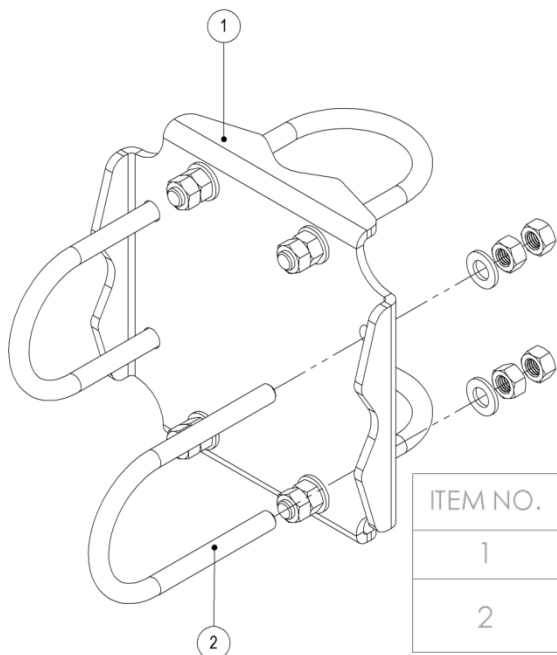

Mounting Description 43247

Package content

ITEM NO.	QTY.	Description
1	1	Combiclamp 76-76mm
2	4	U-bolt M12 C-C 92mm, Nuts and washers

Mounting procedure

The tightening torques recommended in this mounting description presupposes bolts, threaded rods and nuts in delivery state. Nuts are to be lubricated before assembly.