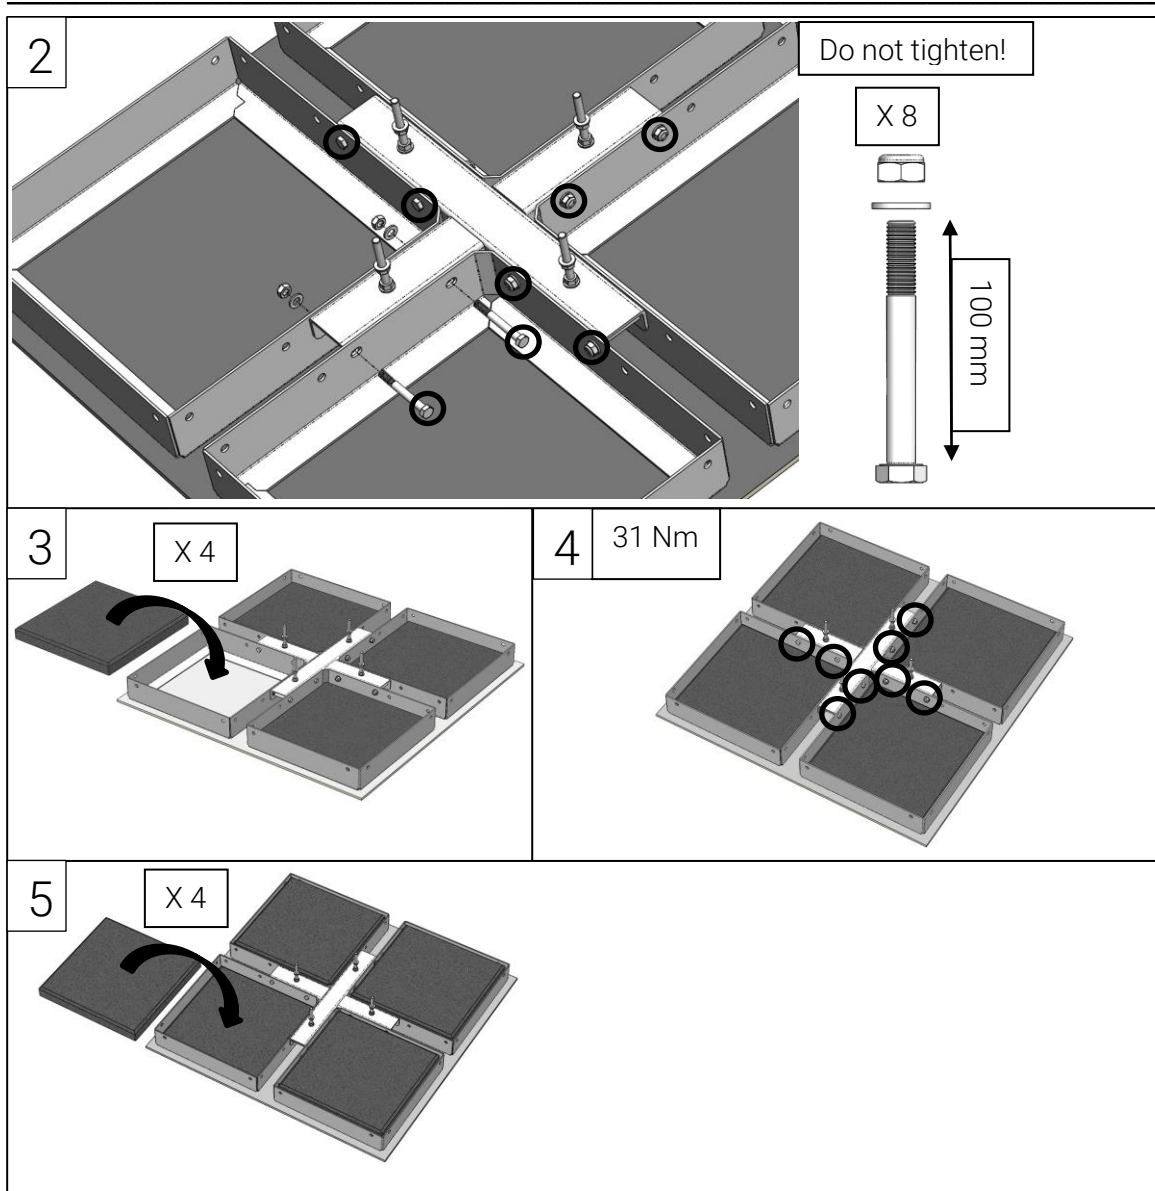

Mounting description Free Standing Platform

Package content SXA 129 0250/1 (MAFI 4310)

ITEM NO.	QTY	Description
1	1	Rubber mat
2	1	Attachment cross
3	4	Bottom plate
4	8	Bolt M12x100
5	8	Locking nut M12
6	4	Threaded rod M12x150
7	24	Washer 13x24x2,5
8	24	Nut M12

Mounting procedure:

 Follow local building regulations.

The tightening torques recommended in this mounting description presupposes bolts, threaded rods and nuts in delivery state. Nuts are to be lubricated before assembly. Check that the supporting structure can safely carry the loads applied to it by the MAFI product.