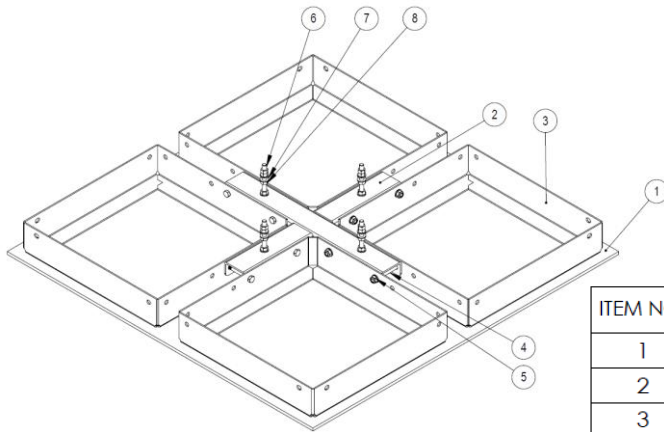

Mounting description Free Standing Platform

Package content SXA 129 0250/1 (MAFI 4310)

ITEM NO.	QTY	Description
1	1	Rubber mat
2	1	Attachment cross
3	4	Bottom plate
4	8	Bolt M12x100
5	8	Locking nut M12
6	4	Threaded rod M12x150
7	24	Washer 13x24x2,5
8	24	Nut M12

Mounting procedure:

 Follow local building regulations.

The tightening torques recommended in this mounting description presupposes bolts, threaded rods and nuts in delivery state. Nuts are to be lubricated before assembly. Check that the supporting structure can safely carry the loads applied to it by the MAFI product.