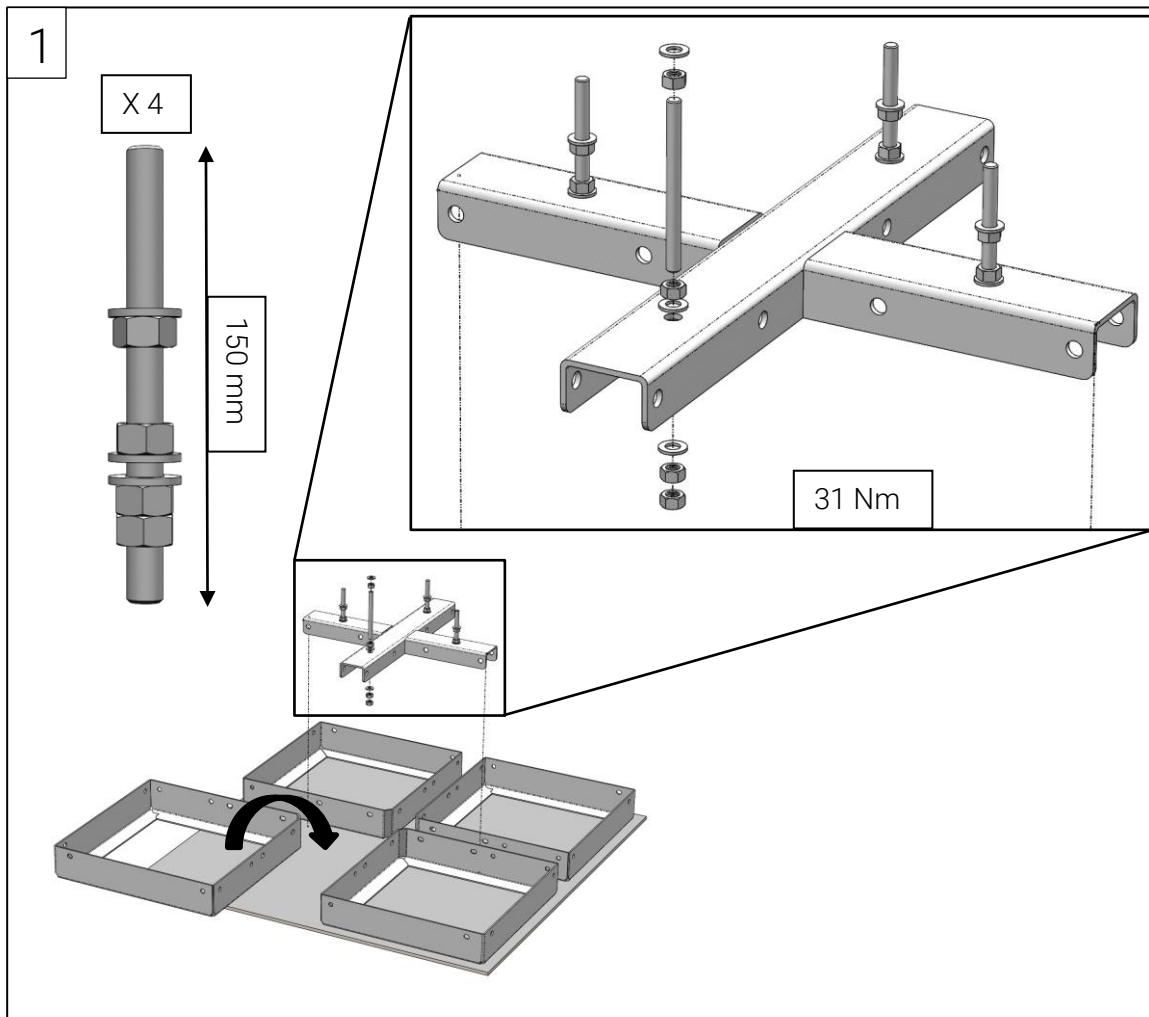

Mounting description Free Standing Platform

Package content SXA 129 0250/1 (MAFI 4310)

ITEM NO.	QTY	Description
1	1	Rubber mat
2	1	Attachment cross
3	4	Bottom plate
4	8	Bolt M12x100
5	8	Locking nut M12
6	4	Threaded rod M12x150
7	24	Washer 13x24x2,5
8	24	Nut M12

Mounting procedure:

 Follow local building regulations.

The tightening torques recommended in this mounting description presupposes bolts, threaded rods and nuts in delivery state. Nuts are to be lubricated before assembly. Check that the supporting structure can safely carry the loads applied to it by the MAFI product.