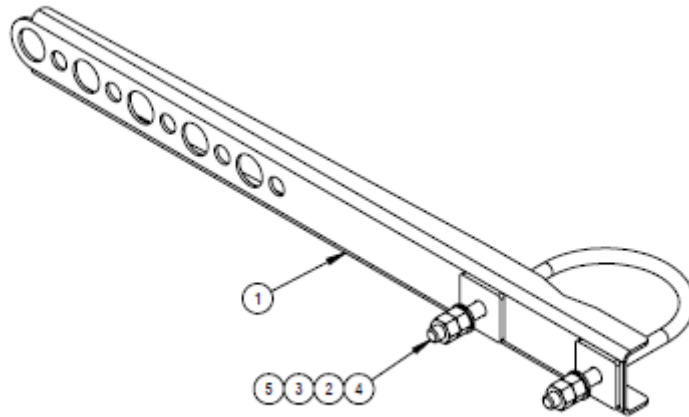

Package content MAFI 4270

Pos.	Qty.	Description
1	1	Bracket
2	4	Nut M8
3	2	Washer 8.4 x 16 x 1.6
4	1	U-bolt M8 x 70 C-C 85 Type A
5	2	Square washer M8 30 x 30 x 3

Tools (Not included):
 Wrench: 13mm
 Torque wrench: 22 Nm (16 ft-lb)

The tightening torques recommended in this mounting description presupposes bolts and nuts in delivery state. Nuts are to be lubricated before assembling. Check that the supporting structure can safely carry the loads applied to it by the MAFI product.

Mounting procedure