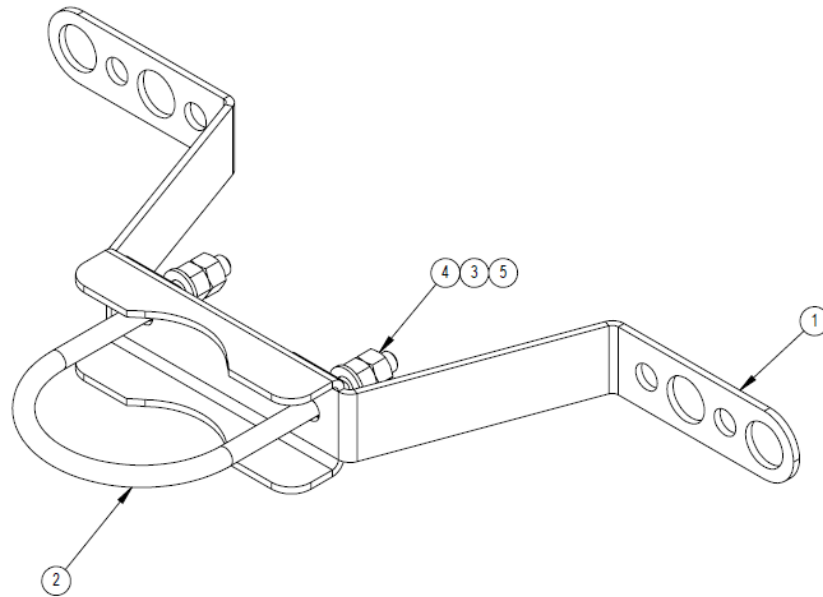

Package content MAFI 4260

Pos.	Qty.	Description	Article No.
1	1	Bracket	42601
2	1	U-bolt M8 x 70 C-C 85 Type A	2862
3	2	Washer 8.4 x 16 x 1.6	150047
4	4	Nut M8	9469
5	2	Square washer M8 30 x 30 x 3	35103

Tools (Not included):
 Wrench: 13mm
 Torque wrench: 22 Nm (16 ft-lb)

Follow local building regulations and instructions and ensure use of approved fasteners. MAFI AB, the product manufacturer, does not warrant anything other than the product during mounting onto roof or other similar assemblies.

The tightening torques recommended in this mounting description presupposes bolts and nuts in delivery state. Nuts are to be lubricated before assembling. Check that the supporting structure can safely carry the loads applied to it by the MAFI product.

Mounting procedure