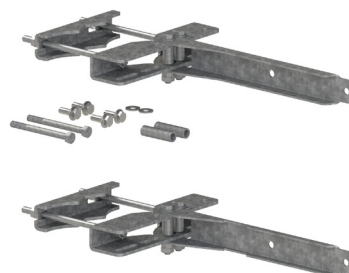

Content of kit 4036