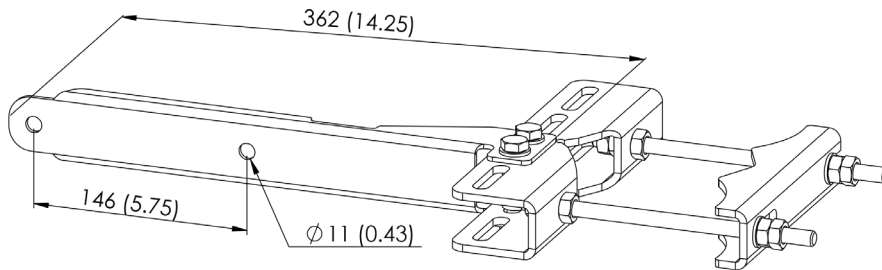

### Flexibility

The support can be mounted on circular, square or angular members, with or without a PSU or A2/A3 attached to the backside of the RRU. The support is manufactured of high quality steel with hot dip galvanization treatment. Fits any equipment with horizontal c/c 146 mm (5.75 in).

### Parent member

35 × 35–80 × 80 mm  
1.4 × 1.4–3.1 × 3.1 in

Ø 35–114 mm  
Ø 1.4–4.5 in

35 × 35–80 × 80 mm  
1.4 × 1.4–3.1 × 3.1 in