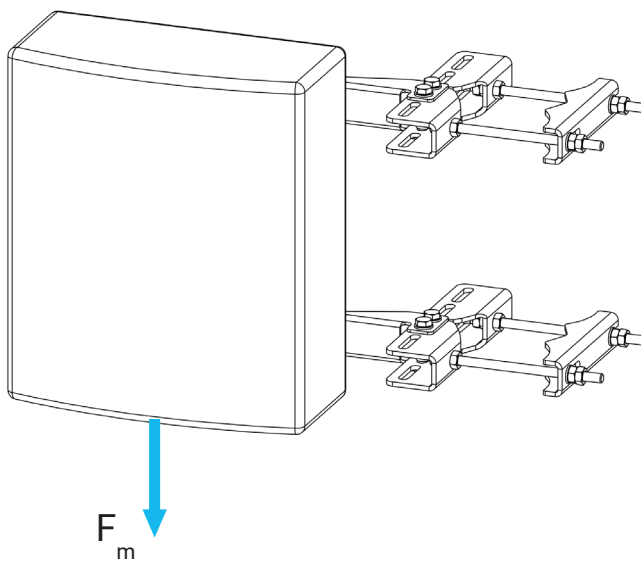

### Flexibility

The support can be mounted on circular, square or angular members, with or without a PSU or A2/A3 attached to the backside of the RRU. The support is manufactured of high quality steel with hot dip galvanization treatment. Fits any equipment with horizontal c/c 146 mm (5.75 in).

4037

Content of kit 4036

Content of kit 4037

Measurements in mm (in)

### Parent member

35 × 35–80 × 80 mm  
1.4 × 1.4–3.1 × 3.1 in

Ø 35–114 mm  
Ø 1.4–4.5 in

35 × 35–80 × 80 mm  
1.4 × 1.4–3.1 × 3.1 in