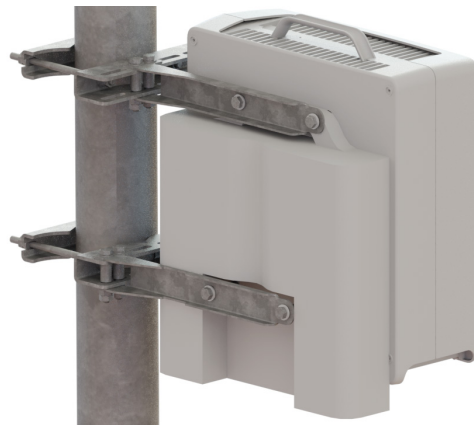

## Single/Dual RRU Support

4036

4036 together with 4037

Designed to provide a secure mounting solution for one Ericsson RRU, or two RRUs with the optional Dual RRU support expansion, with or without PSU or A2/A3.

### Flexibility

The support can be mounted on circular, square or angular members, with or without a PSU or A2/A3 attached to the backside of the RRU. The support is manufactured of high quality steel with hot dip galvanization treatment. Fits any equipment with horizontal c/c 146 mm (5.75 in).