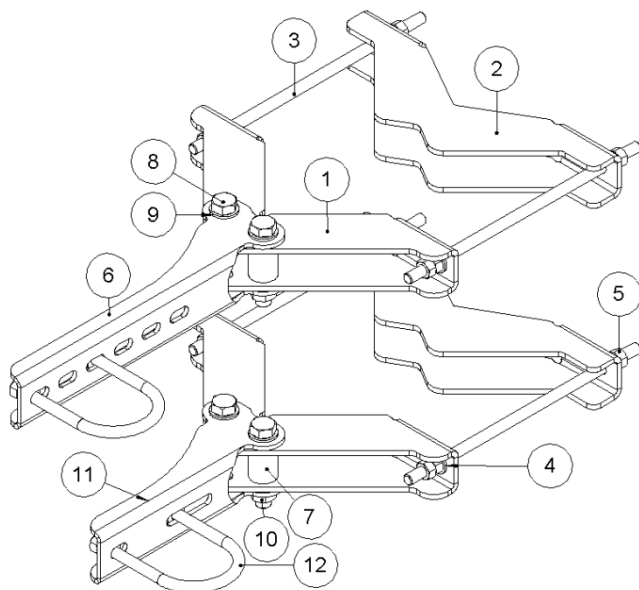

Mounting Description 3613

Package content

Pos	QTY.	Description
1	2	Front clamp Large
2	2	Back clamp large
3	4	Threaded rod M12x330
4	8	Washer 13x24x2,5
5	20	Nut M12
6	1	Offset arm long
7	4	Bushing
8	4	Bolt M16x90
9	8	Washer 17x30x2,5mm
10	4	Nut M16
11	1	Offset arm short
12	2	U-bolt M12 C-C 92mm, Nuts and washers

Mounting procedure

Mounting Description 3613