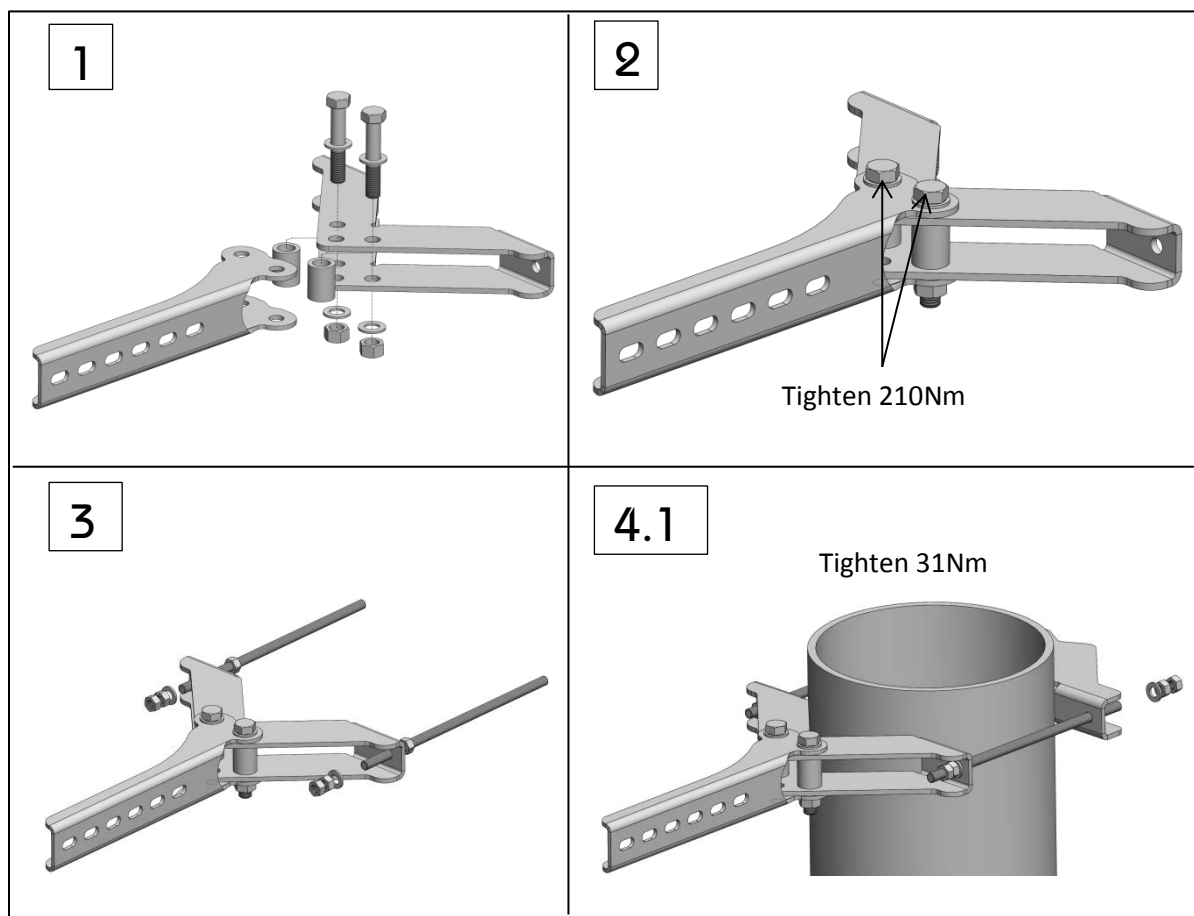

Mounting Description 3613

Package content

Pos	QTY.	Description
1	2	Front clamp Large
2	2	Back clamp large
3	4	Threaded rod M12x330
4	8	Washer 13x24x2,5
5	20	Nut M12
6	1	Offset arm long
7	4	Bushing
8	4	Bolt M16x90
9	8	Washer 17x30x2,5mm
10	4	Nut M16
11	1	Offset arm short
12	2	U-bolt M12 C-C 92mm, Nuts and washers

Mounting procedure

Mounting Description 3613