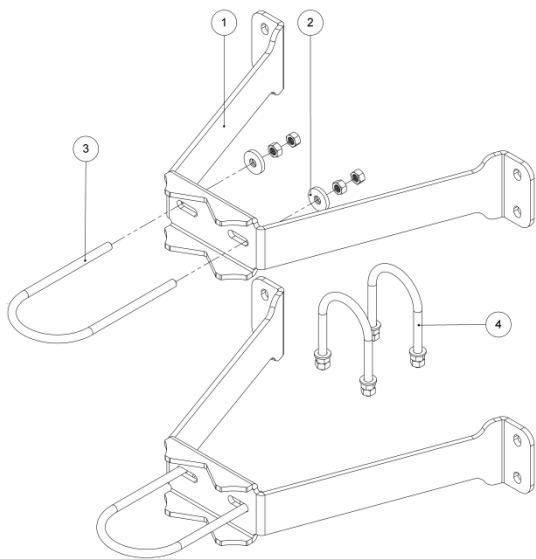

Mounting Description 3544

Package content

ITEM NO.	QTY.	Description
1	2	Wall bracket, large offset
2	4	Washer 13x36x6
3	2	U-bolt M12 C-C130mm, with nuts and washers
4	2	U-bolt M12 C-C 92mm, Nuts and washers

Mounting procedure

Mounting Description 3544

The tightening torques recommended in this mounting description presupposes bolts, threaded rods and nuts in delivery state. Nuts are to be lubricated before assembly.