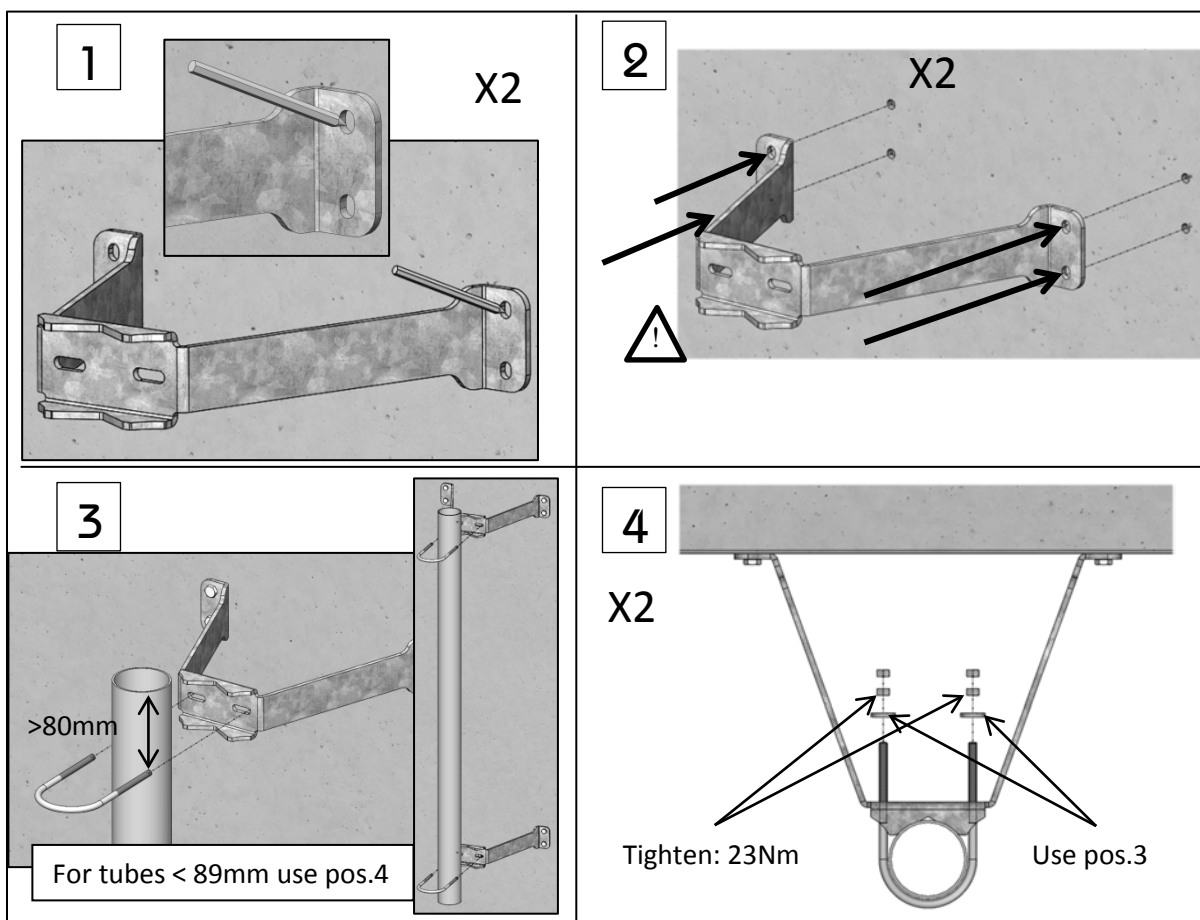

Mounting Description 3544

Package content

ITEM NO.	QTY.	Description
1	2	Wall bracket, large offset
2	4	Washer 13x36x6
3	2	U-bolt M12 C-C130mm, with nuts and washers
4	2	U-bolt M12 C-C 92mm, Nuts and washers

Mounting procedure

Mounting Description 3544

The tightening torques recommended in this mounting description presupposes bolts, threaded rods and nuts in delivery state. Nuts are to be lubricated before assembly.