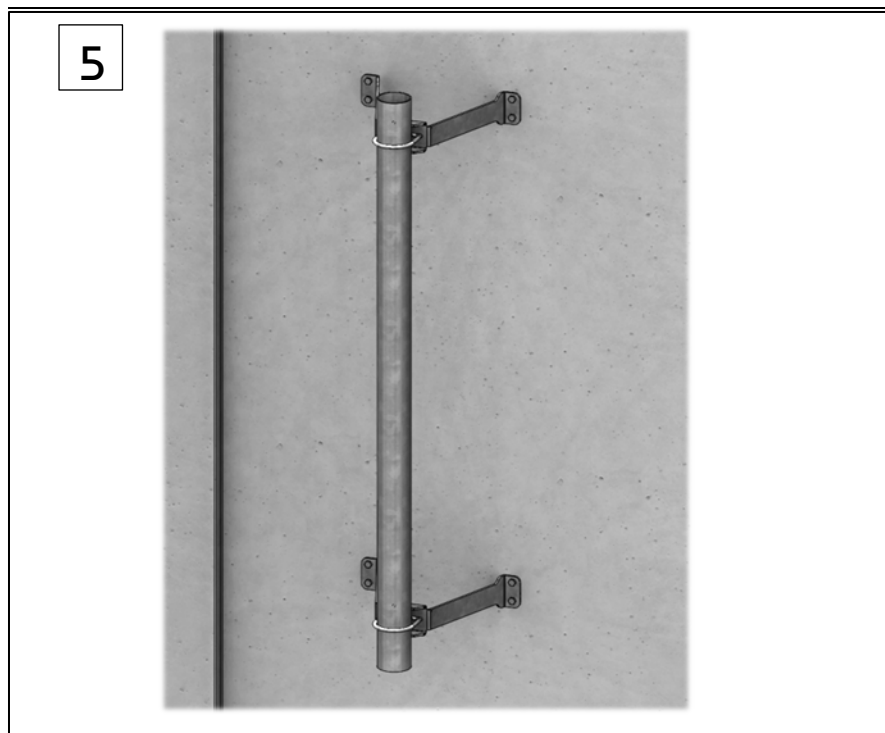

Mounting Description 3544

Package content

ITEM NO.	QTY.	Description
1	2	Wall bracket, large offset
2	4	Washer 13x36x6
3	2	U-bolt M12 C-C130mm, with nuts and washers
4	2	U-bolt M12 C-C 92mm, Nuts and washers

Mounting procedure

Mounting Description 3544

The tightening torques recommended in this mounting description presupposes bolts, threaded rods and nuts in delivery state. Nuts are to be lubricated before assembly.