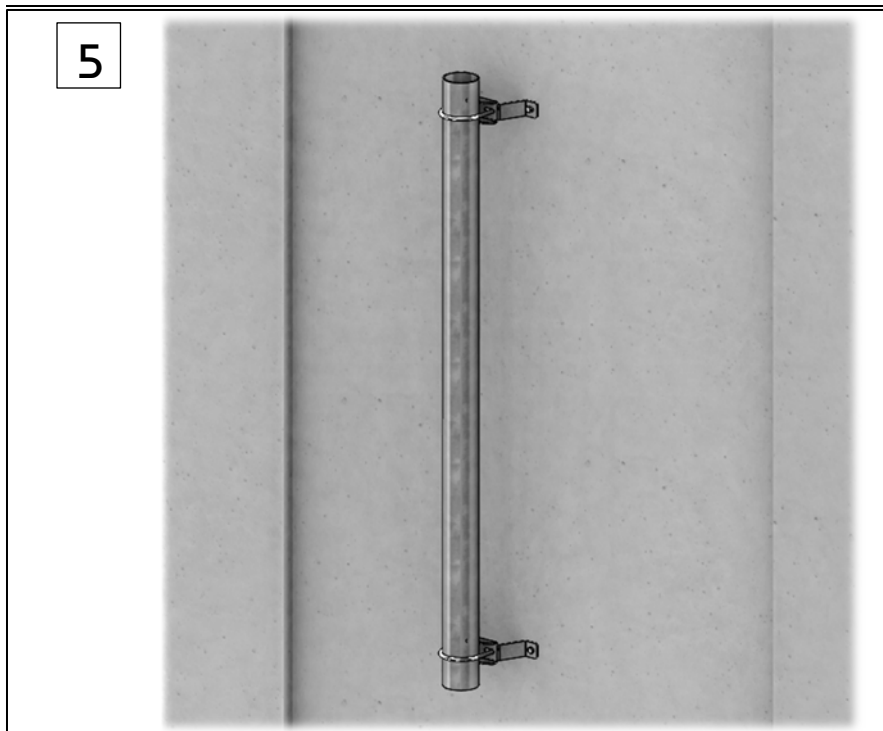

Mounting Description 3541

The tightening torques recommended in this mounting description presupposes bolts, threaded rods and nuts in delivery state. Nuts are to be lubricated before assembly.

Follow local building regulations and instructions and ensure use of approved fasteners. MAFI AB, the product manufacturer, does not warrant other than the product during mounting onto wall, roof or other similar assemblies.