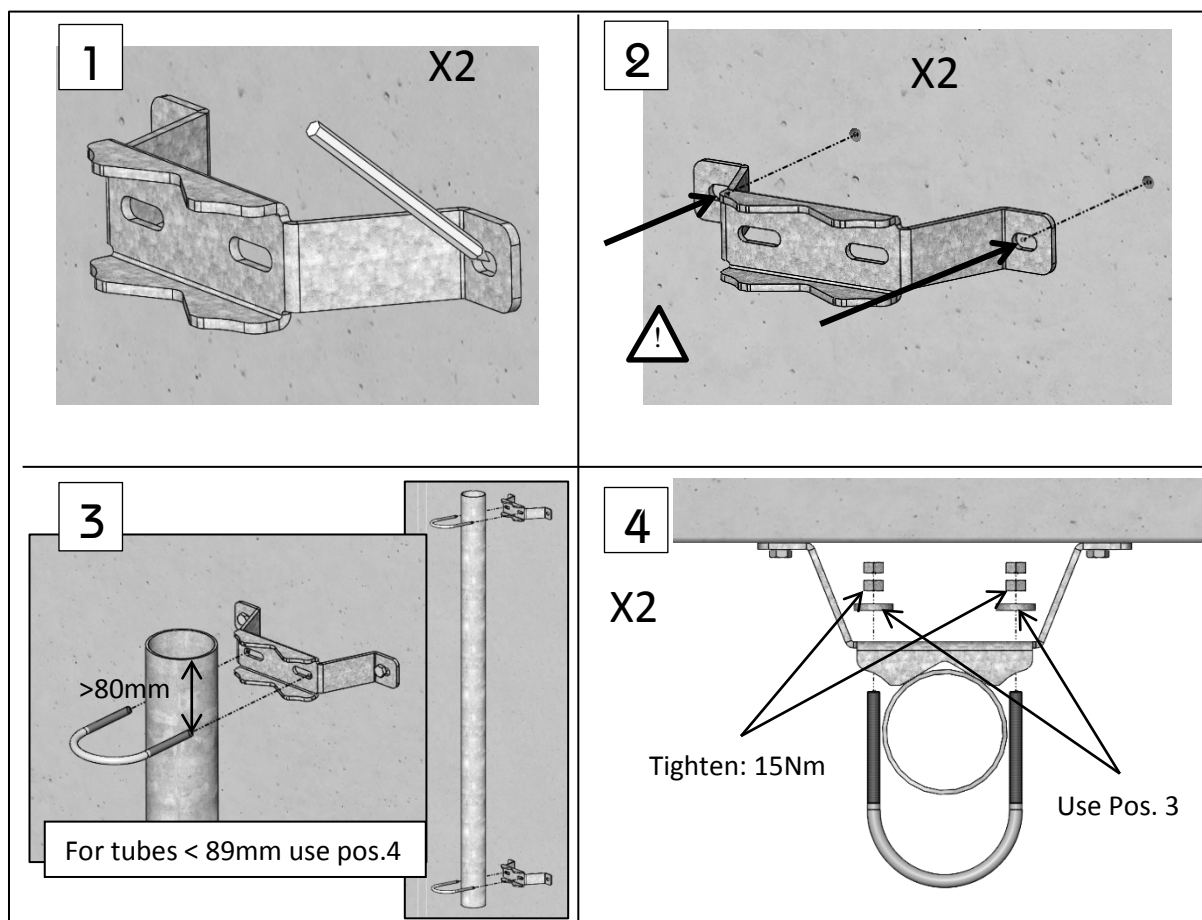

# Mounting Description 3541

## Package content

ITEM NO.	QTY.	Description
1	2	Wall bracket
2	2	Bag 1st U-bolt M12 C-C130 A4 With nuts and washers
3	4	Washer 13x36x6
4	2	U-bolt M12 C-C 92mm, Nuts and washers

## Mounting procedure