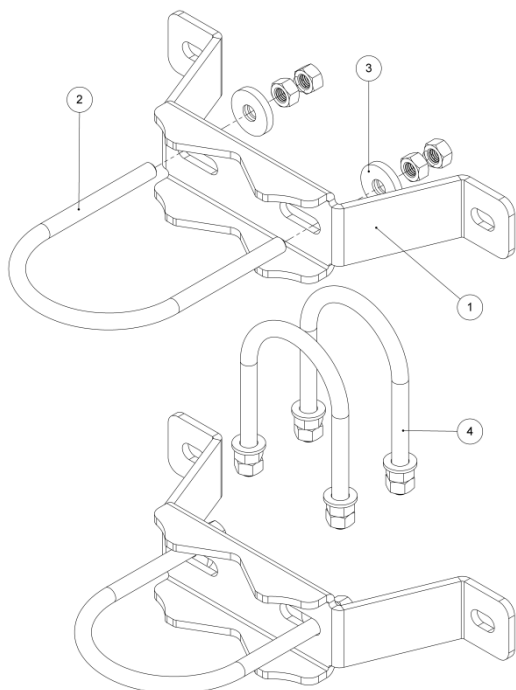

# Mounting Description 3541

## Package content

ITEM NO.	QTY.	Description
1	2	Wall bracket
2	2	Bag 1st U-bolt M12 C-C130 A4 With nuts and washers
3	4	Washer 13x36x6
4	2	U-bolt M12 C-C 92mm, Nuts and washers

## Mounting procedure