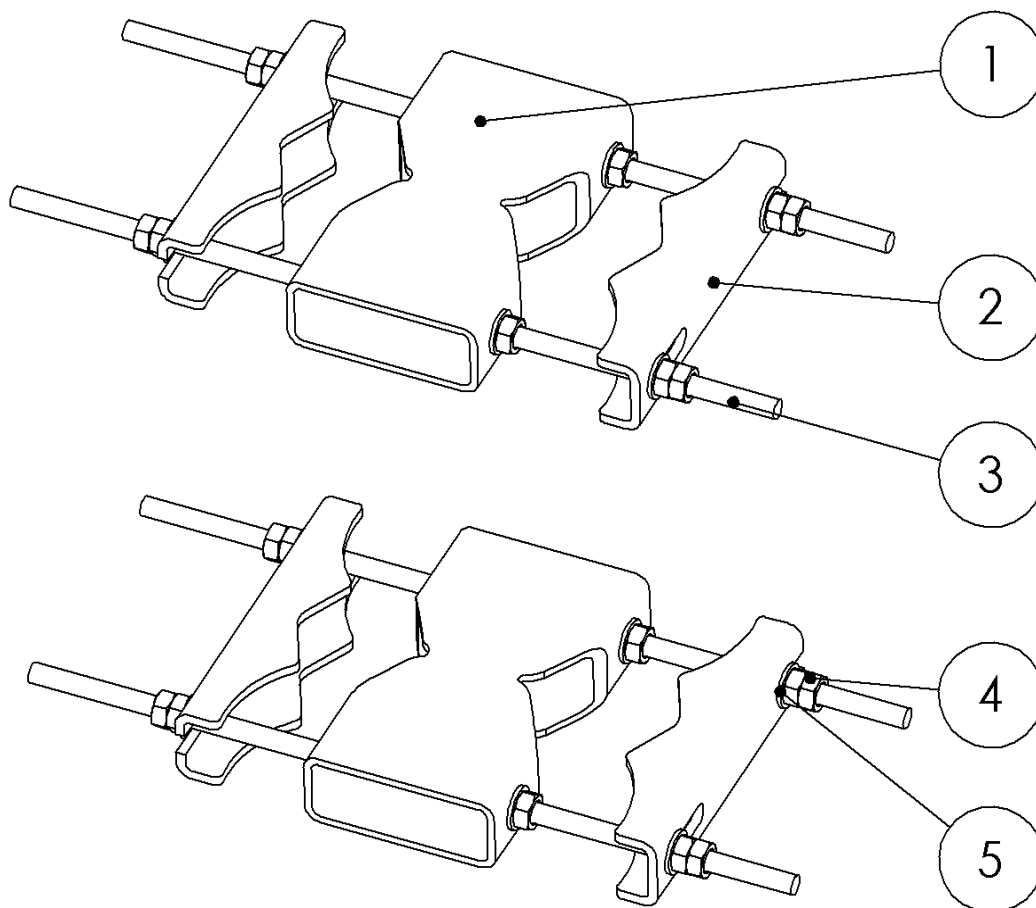

Mounting Description MAFI 3274

Package content

ITEM NO.	QTY.	Description
1	2	Offset spacer
2	4	Clamp
3	4	Threaded rod M10x400
4	20	Nut M10
5	12	Washer 10.5x22x2

Mounting Description MAFI 3274

Mounting procedure