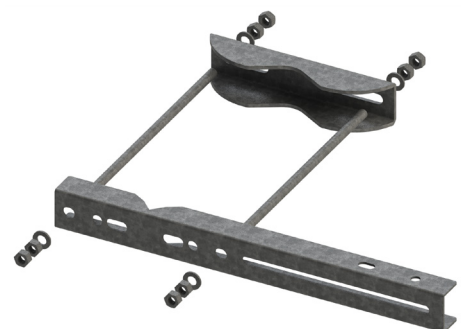

MAFI 32655*

Cable Holder Family

Designed as an easily-fitted tower-leg clamp to accommodate a number of feeder cables.

Flexibility

The different models in the family can accommodate tubular tower-legs ranging from \varnothing 20–193 mm (0.8–7.6 in), and angle legs from 60 × 60–130 × 130 mm (2.4 × 2.4–5.1 × 5.1 in).

32664 or E-order number (SEG): **6000698**

Contact information can be found at www.mafigroup.com.

32655/-57/-58

32660/-63

32664

Measurements in mm (in)

32655/-57/-58

32660/-63/-64

Parent member

32664:
60 x 60 mm–130 x 130 mm
2.4 x 2.4 in–5.1 x 5.1 in

32655:
 ϕ 20–50 mm
 ϕ 0.8–2 in

32657:
 ϕ 40–76.1 mm
 ϕ 1.6–3 in

32658:
 ϕ 88.9–114.3 mm
 ϕ 3.5–4.5 in

32660:
 ϕ 35–76.1 mm
 ϕ 1.4–3 in

32663:
 ϕ 88.9–114.3 mm
 ϕ 3.5–4.5 in

32664:
 ϕ 76.1–193 mm
 ϕ 3–7.6 in

Parts list

Part	Material	Quantity	
		32655/57/58/60/63	32664
Bracket	S355MC HDG	1	1
Clamp	S355MC HDG	-	1
U-bolt M12	A4 or 8.8 HDG	1	-
Nut M12	8.8 HDG	4	8
Washer	8.8 HDG	2	4