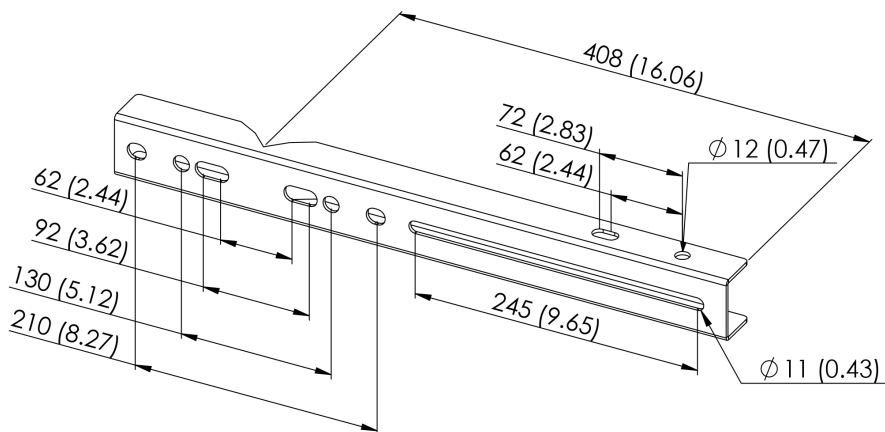

Parent member

32664:
60 x 60 mm–130 x 130 mm
2.4 x 2.4 in–5.1 x 5.1 in

32655:
 ϕ 20–50 mm
 ϕ 0.8–2 in

32657:
 ϕ 40–76.1 mm
 ϕ 1.6–3 in

32658:
 ϕ 88.9–114.3 mm
 ϕ 3.5–4.5 in

32660:
 ϕ 35–76.1 mm
 ϕ 1.4–3 in