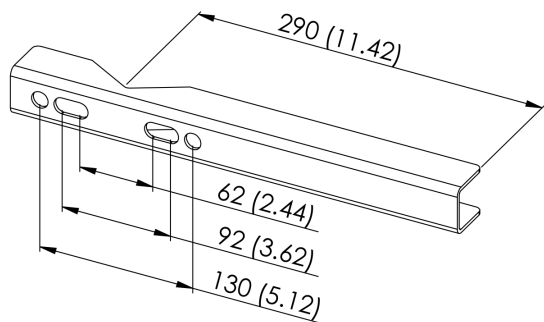

Measurements in mm (in)

32655/-57/-58