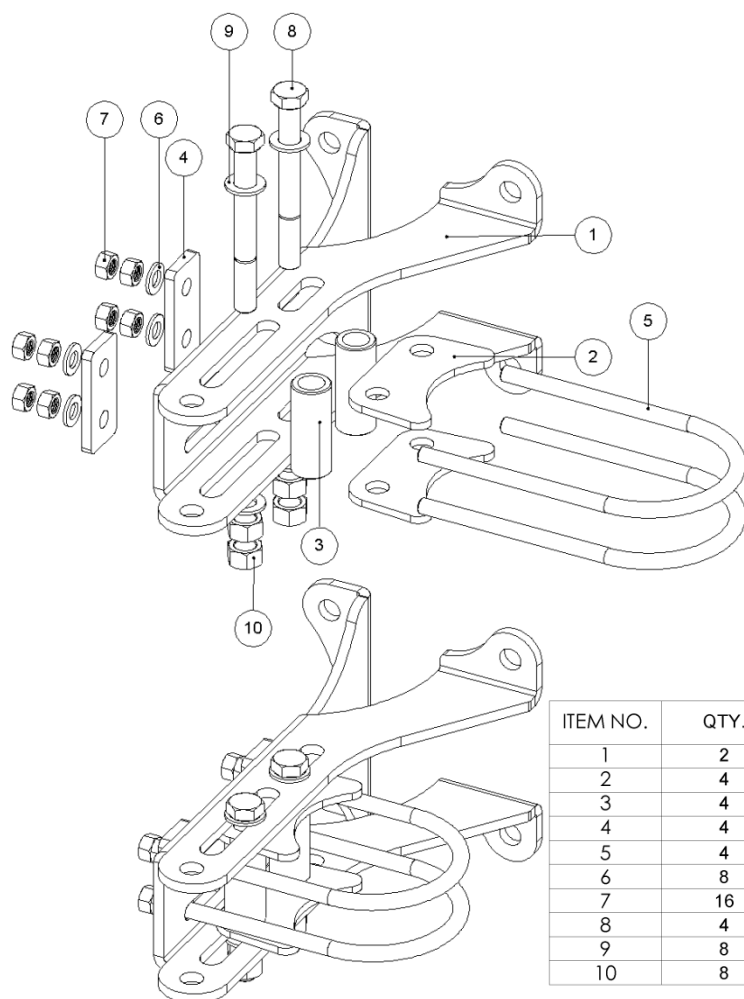

Mounting Description MAFI 2414

Package content

ITEM NO.	QTY.	Description
1	2	Heavy wall base
2	4	Tube support plate
3	4	Bushing for M16, 74mm long
4	4	Support plate
5	4	U-bolt M12 CC-130
6	8	Washer M12 13x24 FZV
7	16	Nut M12 8.8 FZV ISO
8	4	Bolt M6S M16x140 8.8 FZV
9	8	Washer M16 17x30 FZV
10	8	Nut M16 8.8 ISO FZV

Mounting procedure

Mounting Description MAFI 2414

The tightening torques recommended in this mounting description presupposes bolts, threaded rods and nuts in delivery state. Nuts are to be lubricated before assembly.