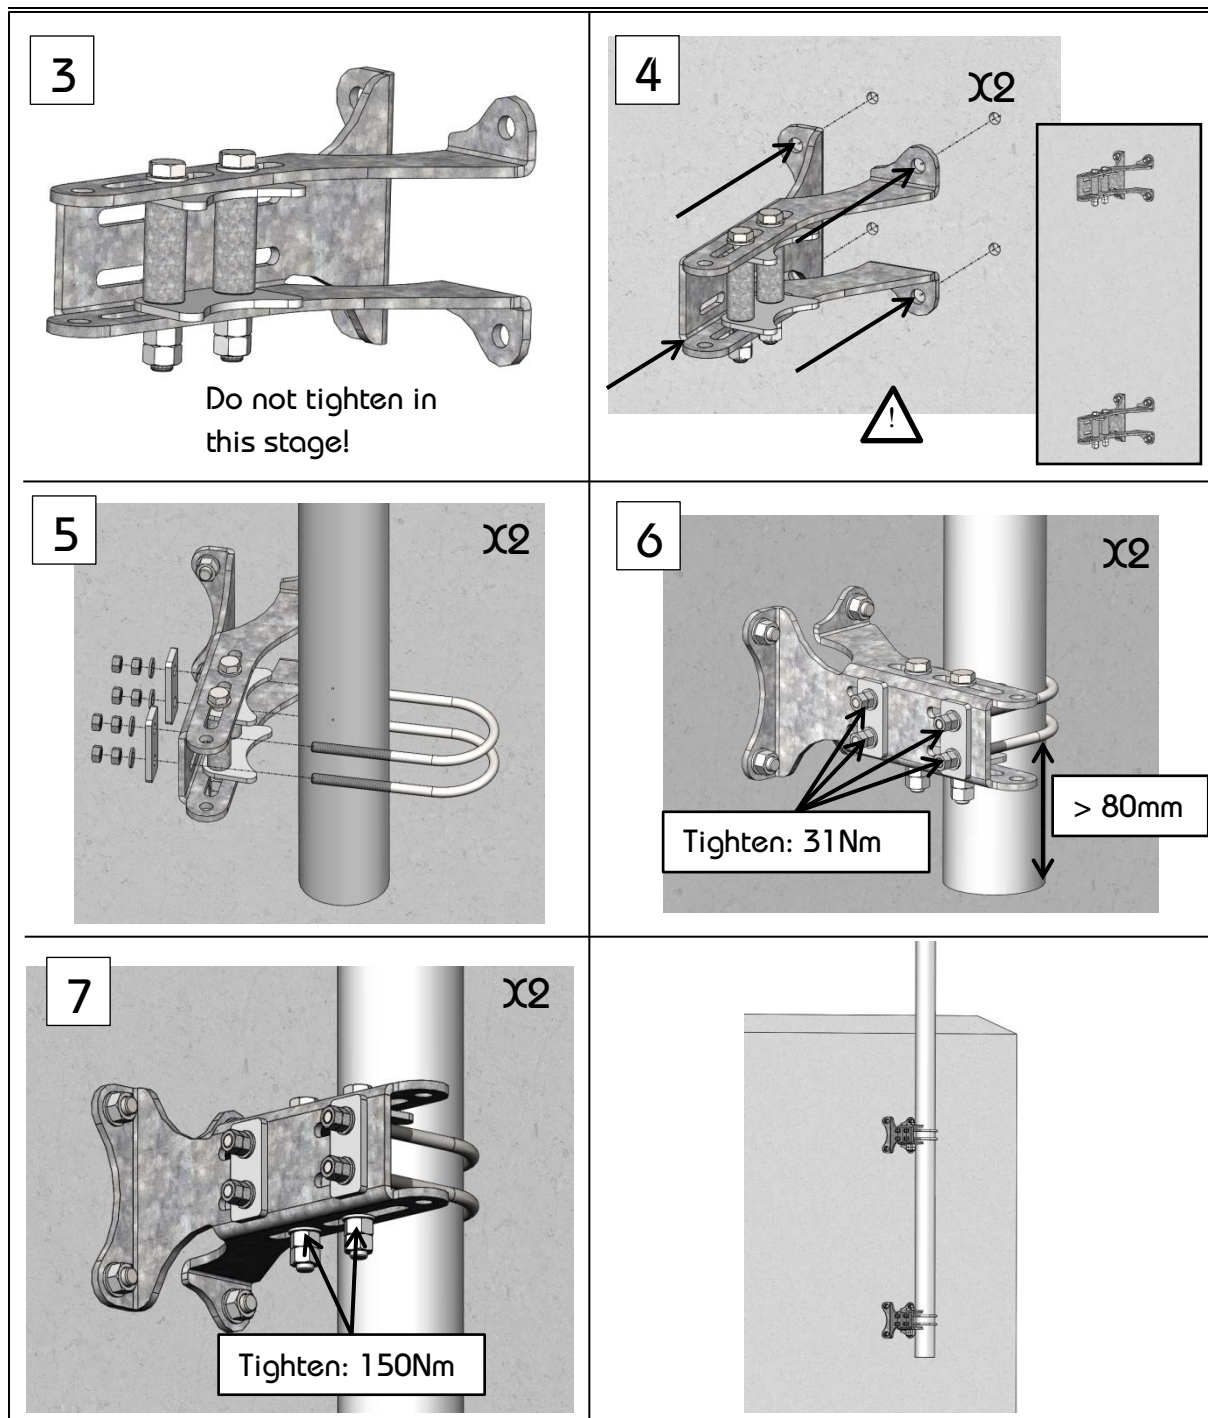

Mounting Description MAFI 2414

Package content

ITEM NO.	QTY.	Description
1	2	Heavy wall base
2	4	Tube support plate
3	4	Bushing for M16, 74mm long
4	4	Support plate
5	4	U-bolt M12 CC-130
6	8	Washer M12 13x24 FZV
7	16	Nut M12 8.8 FZV ISO
8	4	Bolt M6S M16x140 8.8 FZV
9	8	Washer M16 17x30 FZV
10	8	Nut M16 8.8 ISO FZV

Mounting procedure

Mounting Description MAFI 2414

The tightening torques recommended in this mounting description presupposes bolts, threaded rods and nuts in delivery state. Nuts are to be lubricated before assembly.