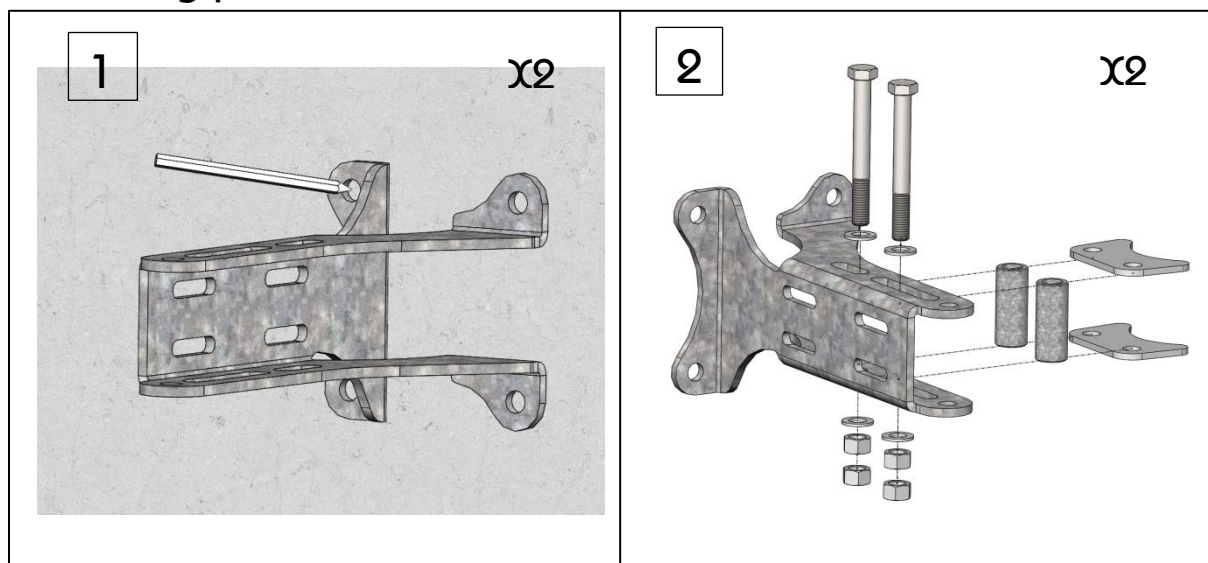

Mounting Description MAFI 2414

Package content

ITEM NO.	QTY.	Description
1	2	Heavy wall base
2	4	Tube support plate
3	4	Bushing for M16, 74mm long
4	4	Support plate
5	4	U-bolt M12 CC-130
6	8	Washer M12 13x24 FZV
7	16	Nut M12 8.8 FZV ISO
8	4	Bolt M6S M16x140 8.8 FZV
9	8	Washer M16 17x30 FZV
10	8	Nut M16 8.8 ISO FZV

Mounting procedure

Mounting Description MAFI 2414

The tightening torques recommended in this mounting description presupposes bolts, threaded rods and nuts in delivery state. Nuts are to be lubricated before assembly.