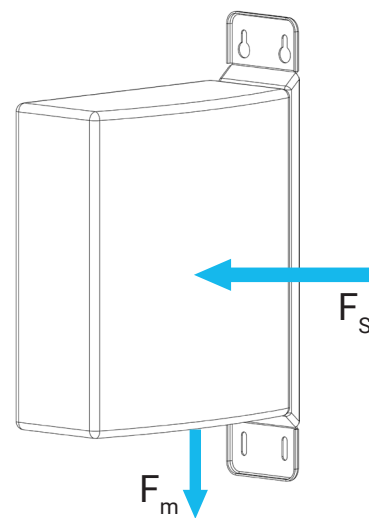

Parts list

Part	Material	Quantity
Universal Remote Radio plate	S550 Z600	1
Flange bolt M8	A4-70	4
Channel nut M8	8.8 HDG	4

Product options

91139: Bolt kit. 4 pcs M8 x 20 mm (0.8 in) stainless steel A4 with captive washers.