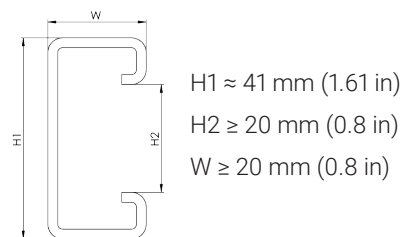

Parent member

Performance

Load capacity (F_m): 50 kg (110 lb)
Maximum side force (F_s): 540 N