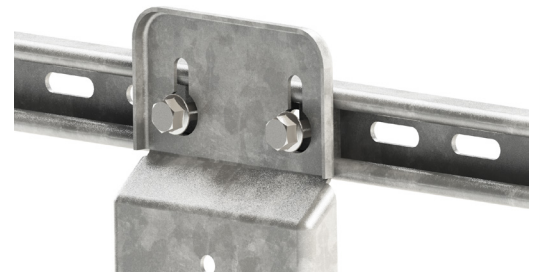

MAFI 1242

MSS

Universal Remote Radio Bracket

Designed to carry a variety of radio brands attached to universal C-rail system.

Flexibility

The Universal Remote Radio Bracket is developed to accommodate remote radio units by Ericsson, Huawei and Nokia. See equipment hole patterns on next page for c/c measurements, and also functional layout for attaching to C-rail system. For equipment with a horizontal c/c wider than 80 mm (3.15 in) an extra bracket is needed. The key hole pattern on the bracket makes it easy to mount, and all necessary bolts and channel nuts are included in the kit.

Load capacity (F_m): 50 kg (110 lb)
 Maximum side force (F_s): 540 N

Parts list

Part	Material	Quantity
Universal Remote Radio plate	S550 Z600	1
Flange bolt M8	A4-70	4
Channel nut M8	8.8 HDG	4

Product options