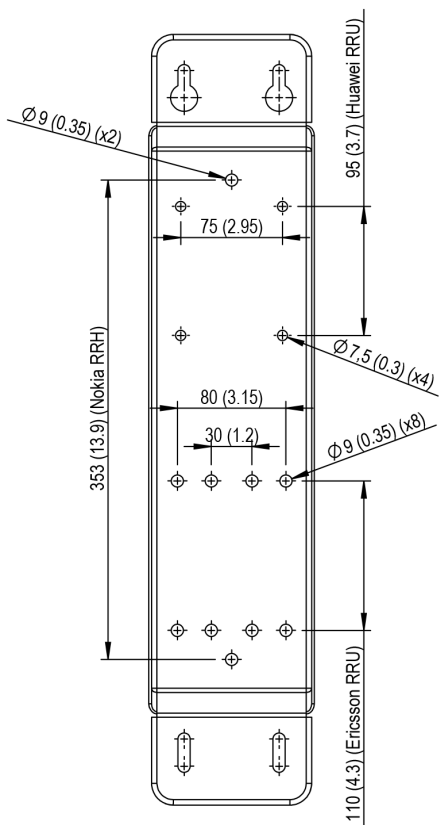

Measurements in mm (in)

Equipment hole patterns