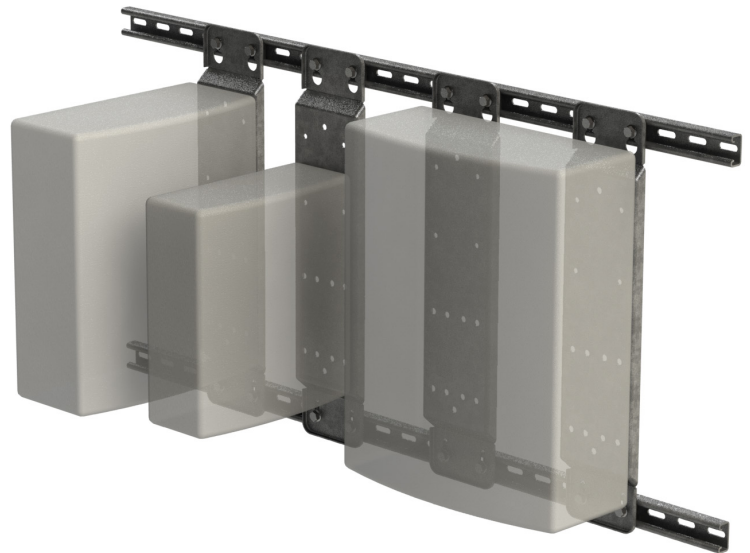

MAFI 1242

MSS

Universal Remote Radio Bracket

Designed to carry a variety of radio brands attached to universal C-rail system.

Flexibility

The Universal Remote Radio Bracket is developed to accommodate remote radio units by Ericsson, Huawei and Nokia. See equipment hole patterns on next page for c/c measurements, and also functional layout for attaching to C-rail system. For equipment with a horizontal c/c wider than 80 mm (3.15 in) an extra bracket is needed. The key hole pattern on the bracket makes it easy to mount, and all necessary bolts and channel nuts are included in the kit.

Load capacity (F_m): 50 kg (110 lb)
 Maximum side force (F_s): 540 N

Parts list

Part	Material	Quantity
Universal Remote Radio plate	S550 Z600	1
Flange bolt M8	A4-70	4
Channel nut M8	8.8 HDG	4

Product options